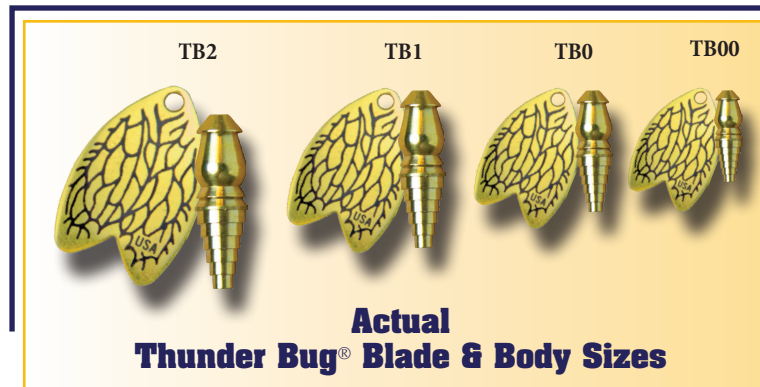

Here is a lure so revolutionary it allows spinner fishermen to "match the hatch." From its fluttering, veined, lifelike wing to its expertly finished segmented body, the Mepps® Thunder Bug® looks like a bug, acts like a bug, and, to a fish, is every bit as tasty as a bug. Four sizes. Six blade colors. Computer age finishes to resist chipping and peeling. Your choice of dressed or plain ultra-sharp, strong treble or single hook. Mepps® unsurpassed quality throughout. Mepps® Thunder Bugs.

Thunderbug® (Plain Treble)

Every XD® lure features a precision, solid brass fulcrum bead between the blade and body allowing the blade to spin at any retrieve speed and as the lure drops providing additional attraction. No other shaft - through - the - blade spinner offers this feature.

The XD® runs deeper - size for size than any other lure in its class.