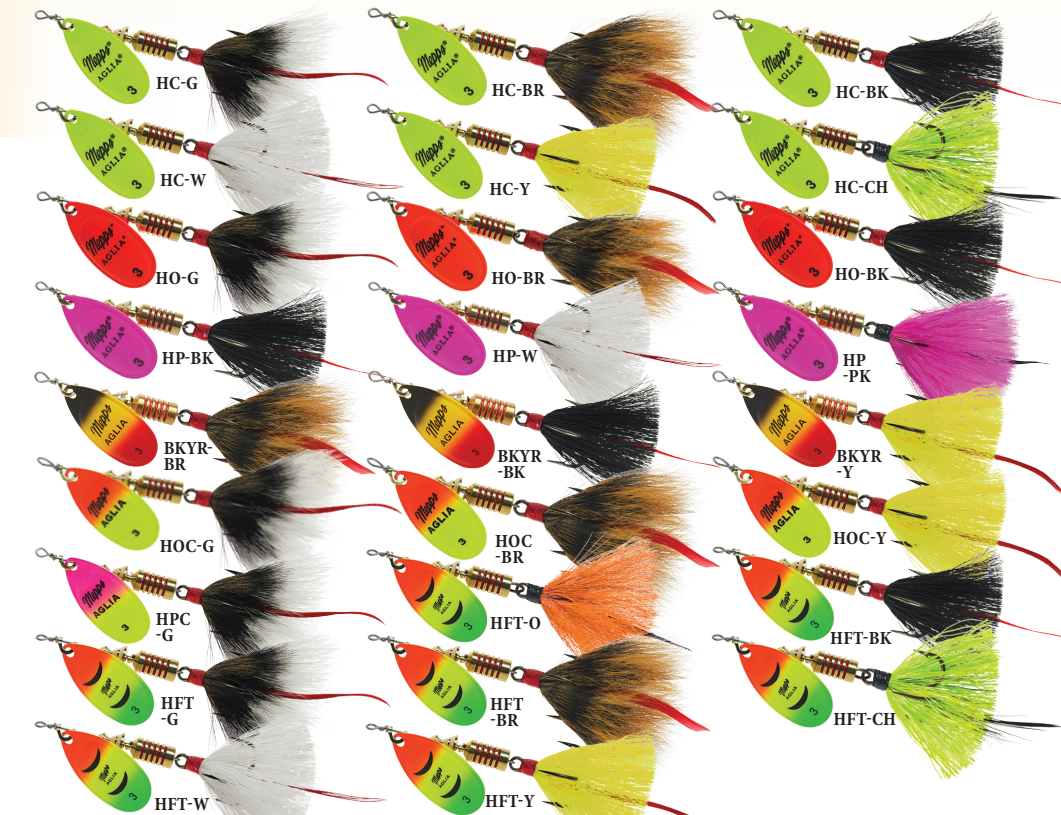

Painted Blades (Continued)