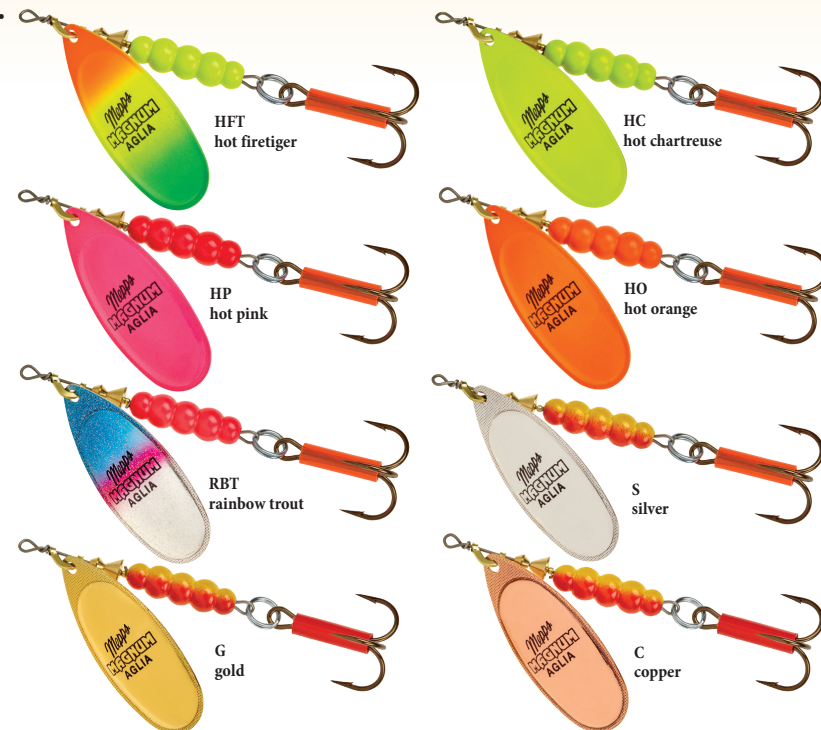

The Mepps® Aglia® Streamer combines the vibration and flash of the classic Mepps® Aglia® blade with the subtle and lifelike swimming action of a hand-tied MicroFlash streamer. It makes the ideal presentation for the stream, river or lake angler fishing for trout, salmon or grayling; or the fisherman matching the forage for bass, panfish or walleye. Streamers are available with either a single hook/stinger treble hook combo, or a plain single hook.

Stock No.	Size	Approx. Wt.	Price
<i>Aglia® Streamer single hook</i>			
B1SRP	1	1/8 oz.	\$8.85
B2SRP	2	1/8 oz.	9.15
B3SRP	3	1/4 oz.	9.90

STREAMER SINGLE HOOK

Add a color code to the Stock No. when ordering

Magnum Aglia®

The Mepps® Magnum Aglia® is a full 125% heavier than our standard #5 Aglia®. Everything about it is big, from its 1 1/8 ounce weight to its Magnum #7 blade and heavy duty 3/0 treble hook.

No other spinner stays deep in heavy current and hugs the river bottoms, where trophy salmon hang out, better than the Mepps® Magnum Aglia®.

Actual Blade Sizes

PLAIN TREBLE HOOK

Stock No.	Size	Approx. Wt.	Hook Size	Price
<i>Magnum Aglia®</i>				
MB7	7	1 1/8 oz.	3/0	\$12.65