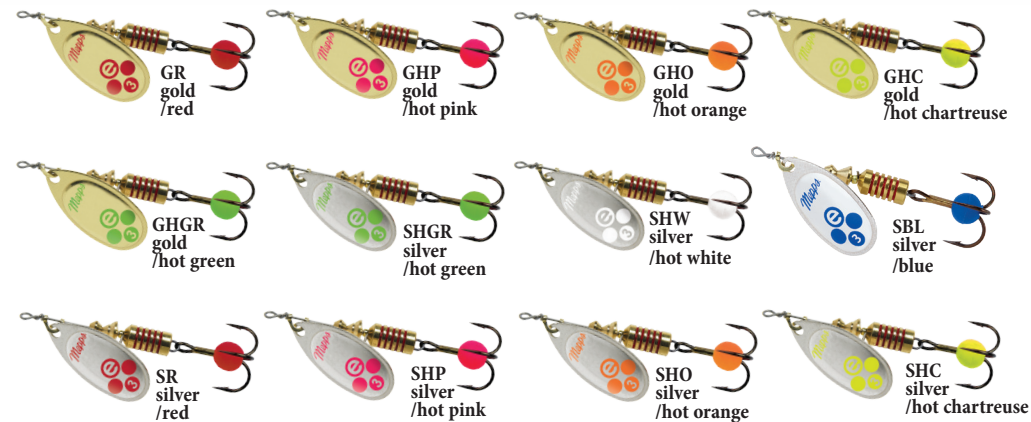

PLAIN SINGLE HOOK

PLAIN TREBLE HOOK

Trophy Series

If you're planning a trophy salmon or steelhead trip to Alaska, these spinners were designed with you in mind. Available only in sizes #4 and #5 and available with either treble or single hooks. Blades and bodies are solid brass—no lead components. Spinner shaft is stainless steel to resist the elements. Silver blades feature genuine silver plating for maximum flash at all depths and under all water and light conditions. Painted bodies feature brilliant epoxy finishes that are both fade and chip resistant. A water-activated self-lubricating, folded, solid brass clevis is much more durable than a stirrup-style clevis, and allows the blade to begin spinning freely as soon as the lure hits the water.

Stock No.	Size	Approx. Wt.	Price
Trophy Series treble hook			
TSB4	4	1/3 oz.	\$6.35
TSB5	5	1/2 oz.	6.35

Stock No.	Size	Approx. Wt.	Price
Trophy Series single hook			
TSB4P	4	1/3 oz.	\$6.35
TSB5P	5	1/2 oz.	6.35

PLAIN TREBLE

PLAIN SINGLE

Aglia®-e

The Mepps® Aglia®-e combines the proven fish-catching ability of the Mepps® Aglia® with the look and feel of a salmon egg. The uniquely designed blade pattern presents the illusion of a spawn sack, while the durable life-like egg on the hook attracts strikes.

To view actual size of Aglia® blades & bodies, refer to the table on pg. 6. "Actual Aglia® Blade & Body Sizes"

AGLIA-E TREBLE HOOK

Stock No.	Size	Approx. Wt.	Price
Aglia®-e treble hook			
BE0	0	1/12 oz.	\$4.55
BE1	1	1/8 oz.	4.55
BE2	2	1/6 oz.	5.25
BE3	3	1/4 oz.	5.25
BE4	4	1/3 oz.	6.35
BE5	5	1/2 oz.	6.35