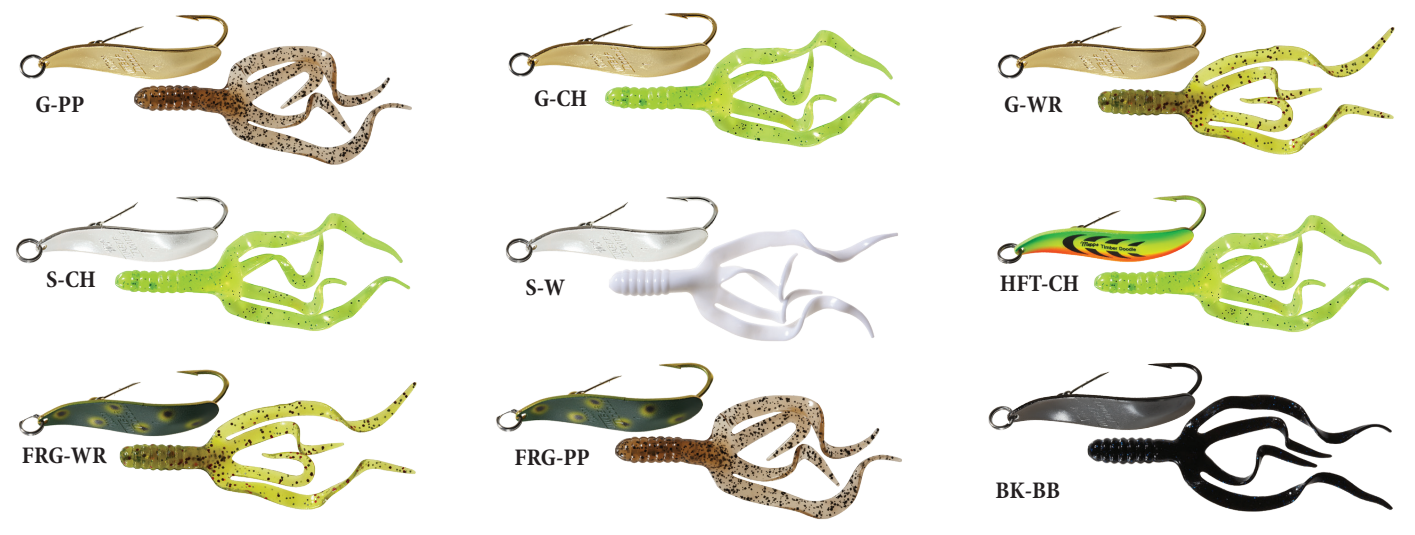

Ultra Lite & Spin Fly

Mepps® #00 Ultra Lites and #0 Spin Flies are ideal for light spinning tackle. They can also be used with your favorite fly rod. Use silver or gold Aglias to take panfish or trout on a crisp spring evening. Just before sunup or sundown, tie on a Black Fury®. Copper blades are very visible in stained water. Work a single hook Aglia® Wooly Worm or single hook Black Fury® through the weeds for great fishing action.

BOOT S-W dressed treble hook
BOOH S-W dressed single hook
BOOT & BOOH share tail colors

Aglia® Wooly Worm Spin Flies

Aglia® Hackle Dressed Spin Flies

Stock No.	Approx. Wt.	Price
Aglia® Ultra Lites		
B00	1/18 oz.	\$4.55
B00P	1/18 oz.	4.55
B00T	1/18 oz.	6.70
B00H	1/18 oz.	6.70
B00W	1/18 oz.	6.70

Stock No.	Approx. Wt.	Price
Spin Flies - Aglia® Wooly Worm & Aglia® Hackle Dressed		
B0W	1/12 oz.	\$6.70
B0H	1/12 oz.	6.70

Timber Doodle®

Anyone can fish thick weeds or cover with a Mepps® Timber Doodle® because Timber Doodles, when rigged with a Mister Twister® Split Double Tail™, are virtually weedless. Because they flutter as they sink, they can be vertically jigged, cast or trolled. They are ideal for bass, walleye, northern pike and many other game fish, but really excel when fishing "slop" for trophy bass.