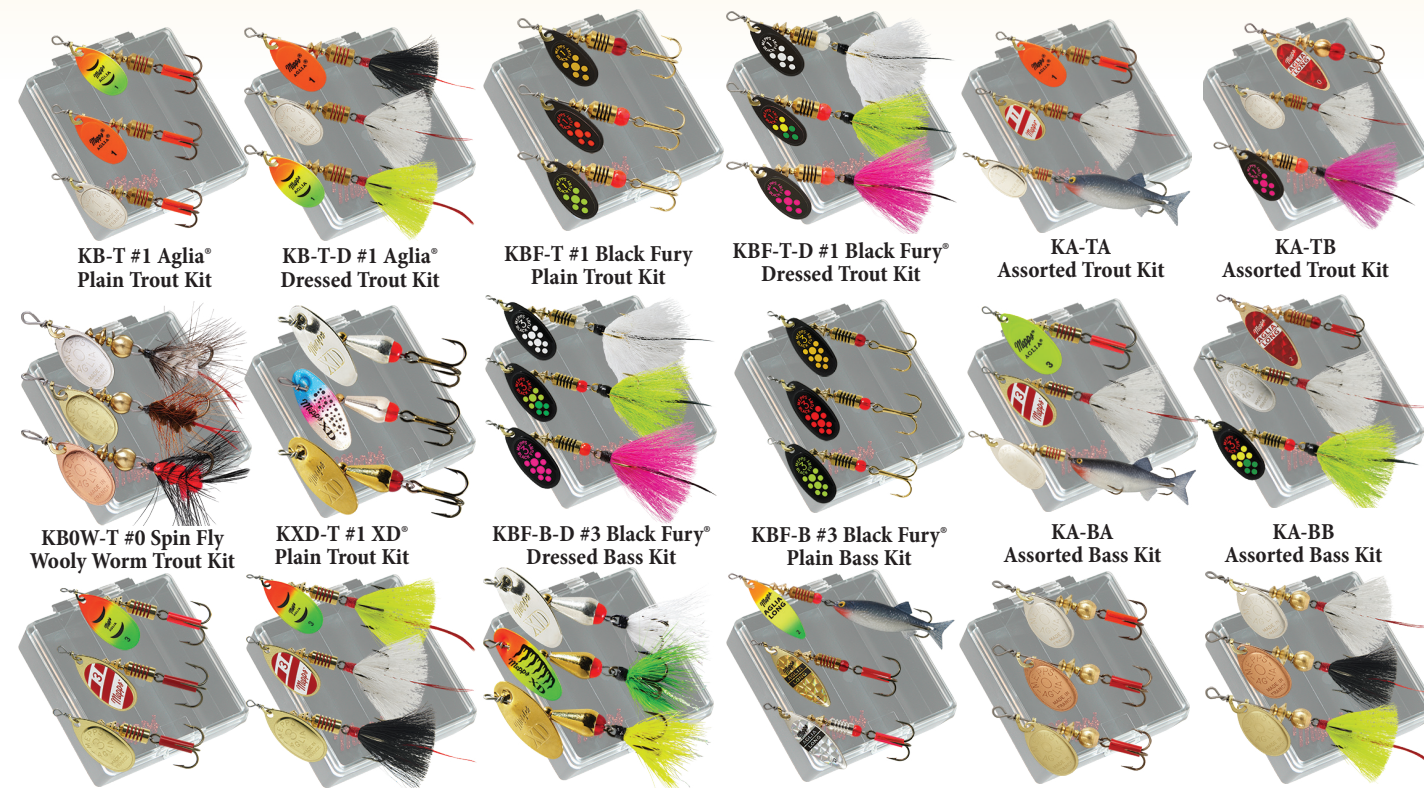

Magnum Aglia®

The Mepps® Magnum Aglia® is a full 125% heavier than our standard #5 Aglia®. Everything about it is big, from its 1 1/8 ounce weight to its Magnum #7 blade and heavy duty 3/0 treble hook.

No other spinner stays deep in heavy current and hugs the river bottoms, where trophy salmon hang out, better than the Mepps® Magnum Aglia®.

Actual Blade Sizes

PLAIN TREBLE HOOK

Stock No.	Size	Approx. Wt.	Hook Size	Price
<i>Magnum Aglia®</i>				
MB7	7	1 1/8 oz.	3/0	\$12.65

Three all-time favorite Mepps® in-line spinners for your favorite species in a handy, reusable Pocket Pac.

Due to ongoing research, lure components may differ slightly from those pictured or described.