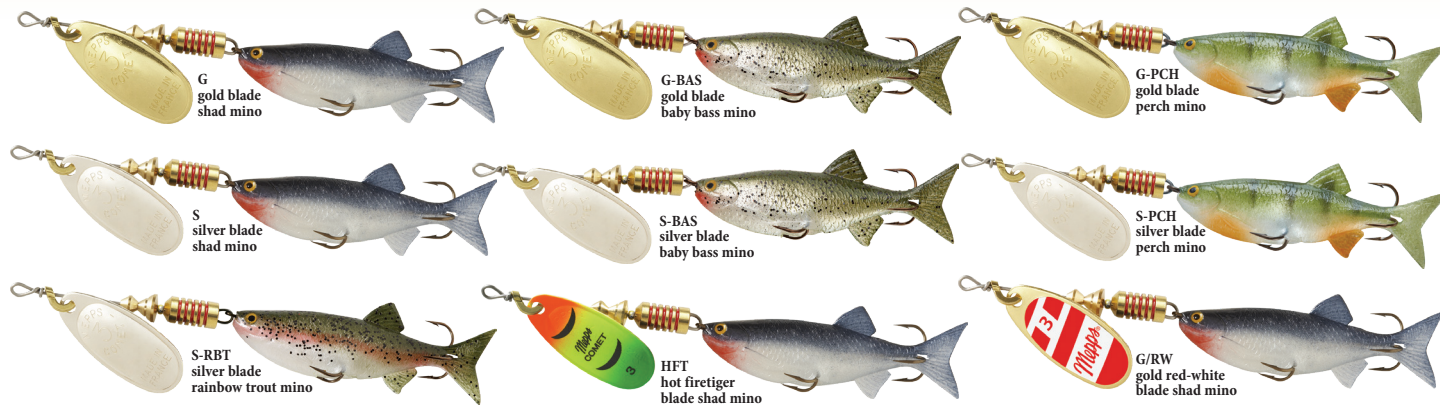

Bronze Slammer

Silver Blade

- Designed with an emphasis on catching big smallmouth bass on big bodies of water
- Hand painted blades & bodies with glitter which mimic various bait fish patterns that bass feed on, in addition, adds contrast to the blinding underwater flash of our silver, gold, copper & black nickel blades
- The heart of any in-line spinner is the clevis. Our folded solid brass clevis is what allows the blade on every Mepps® lure to start spinning as soon as the lure hits the water
- Perfect balance of premium hand-tied bucktail & flashabou. The flashabou is designed to be more pronounced in the middle, creating extra tail action & more flash when swimming through the water
- The dressed treble hook on the Bronze Slammer is designed to offer an extra large profile that is over 20% larger than our standard Dressed Aglia® profile
- VMC® Barbarian® Treble Hook features a technical locking curve, offering a 25% improved hook up rate, which decreases the chance of losing out on a big fish

Stock No.	Size	Approx. Wt.	Price
<i>Bronze Slammer</i>			
BS3T	3	¼ oz.	\$10.15
BS4T	4	½ oz.	10.90
BS5T	5	½ oz.	10.90

Gold Blade

Black Nickel Blade

Copper Blade

Order at www.mepps.com ♦ Download an order form at www.mepps.com/order-form ♦ Or Call 800-637-7700

Comet® Mino

The Comet® Mino runs at mid-depth. The erratic swimming action gives the Comet® Mino the appearance of an injured bait fish. Mepps® Comet® Minos are perfect for all species, whether casting or trolling.

The Comet® Combo's blades spin close to the body, which allows the spinner to easily fish the shallow to mid-depth areas on top of those tight areas above weeds and cover. The Curly Tail® Grub is rigged on a Mister Twister® Keeper™ Hook, so it's weedless when you pitch it into the pads and walk it over logs, rocks or any other submerged cover.