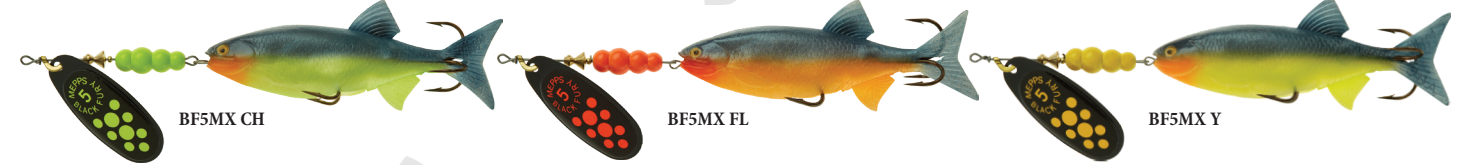

Black Fury® MX Mino

Replacement
Black Fury® MX Minos
Page 5

Stock No.	Size	Mino	Approx. Wt.	Price
<i>Black Fury® MX Mino</i>				
BF5MX	5	4"	1 3/16 oz.	$11.40