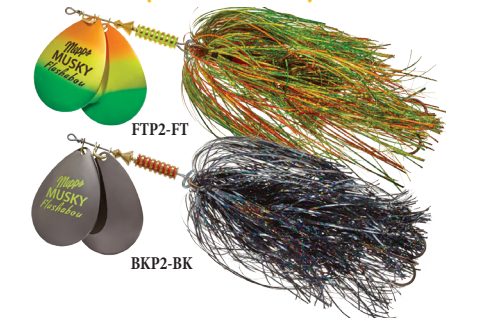

*not available in single blade

Stock No.	Size	Wt.	Price
MF7T	Single #7	1¼ oz.	\$22.90
MFD7T	Double #7	1½ oz.	\$27.00

*not available in single blade

Double & Single Blade Musky Flashabou

Metal Blades

Painted Blades

Platinum (Metallic) Blades

Steve Heiting's Custom Colors

Painted Blades

Baitfish Series

Metal Blades

Platinum (Metallic) Blades

Marabou Replacement Tails

Stock No.	Style	Price
MTT 5/0	tandem marabou	\$11.85