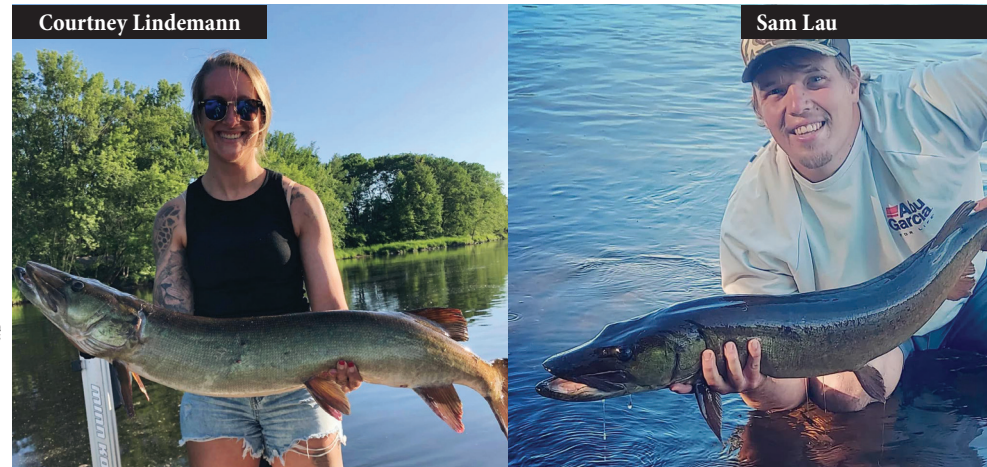

Stock No.	Style	Approx. Wt.	Price
Musky Killer®			
BM	dressed	¾ oz.	$16.30
BMT	tandem	1½ oz.	$21.70

* Not Available in Tandem

Order at www.mepps.com
Or Call 800-637-7700
Download an order form at
www.mepps.com/order-form

Musky

Killer®

60+ Years of *Catching Musky!*