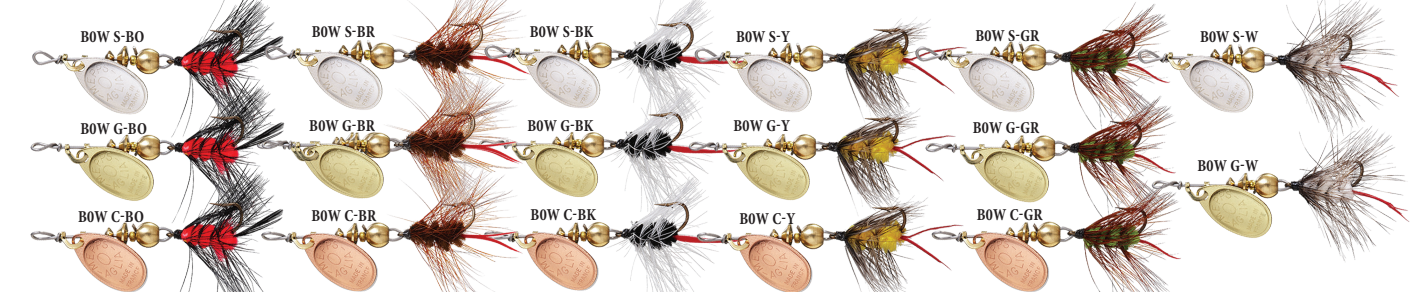

Picker Kits	
500839 - Picker Kit (Aglia®).....	\$58.35
#5 Aglia® Silver, #5 Aglia® Silver, #5 Aglia® Gold, #5 Aglia® Gold, #5 Aglia® Copper, #5 Aglia® Silver	
KHP5A - Hot Picker Kit.....	\$50.20
#4 Aglia® Hot Orange, #5 Aglia® Hot Chartreuse, #5 Aglia® Hot Firetiger, #4 Aglia® Black/Yellow/Red, #5 Aglia® Gold/Red-White, #4 Aglia® Silver/Black-White	
K7 - Alaska Bonanza Kit (single hook).....	\$44.95
#5 Trophy Series Pink Body-Silver Blade, 7/8 oz. Flying C™ Hot Orange Sleeve/Gold Blade, #5 Trophy Series Blue on Silver Body/Silver Blade, #5 Trophy Series Fluorescent Orange Body/Silver Blade, #5 Aglia® Hot Orange Blade, 7/8 oz. Flying C™ Hot Pink Sleeve/Silver Blade	
500738 - Canada Bonanza Kit.....	\$76.15
Musky Killer® Silver, Musky Killer® Gold, Musky Killer® Gold/Red-White, #3 Syclops™ Hot Firetiger, #3 Syclops™ Silver, #3 Syclops™ Gold	
K4D - Lunker Kit.....	\$103.00
#5 Black Fury® Hot Firetiger, Giant Killer® Gold, #5 Aglia® Silver, Giant Killer® Silver, Musky Killer® Gold, Musky Killer® Hot Orange	

Ultra Lite & Spin Fly

Mepps® #00 Ultra Lites and #0 Spin Flies are ideal for light spinning tackle. They can also be used with your favorite fly rod. Use silver or gold Aglias to take panfish or trout on a crisp spring evening. Just before sunup or sundown, tie on a Black Fury®. Copper blades are very visible in stained water. Work a single hook Aglia® Wooly Worm or single hook Black Fury® through the weeds for great fishing action.

BOOT S-W dressed treble hook
BOOH S-W dressed single hook
BOOT & BOOH share tail colors

Aglia® Wooly Worm Spin Flies

Aglia® Hackle Dressed Spin Flies

Stock No.	Approx. Wt.	Price
Aglia® Ultra Lites		
B00	1/18 oz.	\$4.55
B00P	1/18 oz.	4.55
B00T	1/18 oz.	6.70
B00H	1/18 oz.	6.70
B00W	1/18 oz.	6.70