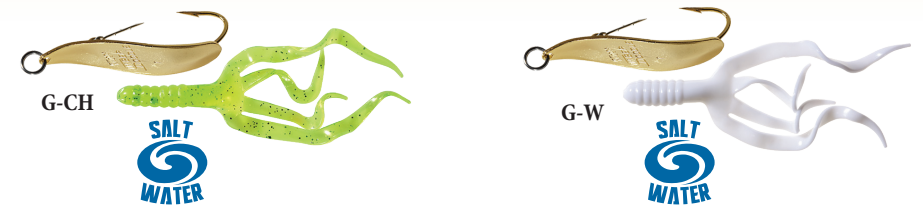

Saltwater Timber Doodle®

Stock No.	Wt.	Length	Width	Thickness	Price
Saltwater Timber Doodle®					
TD0SW	1/4 oz.	2"	17/32"	.060	$8.25
TD1SW	1/2 oz.	2 1/2"	1 1/16"	.060	9.70

Replacement Tails
Genuine Mister Twister® Split Double Tails™ 1/4 to a card

stock no.	color	price
4SDT CH	Chartreuse	$3.20
4SDT PP	Pumpkin Pepper	3.20
4SDT RR	Rocket Red	3.20
4SDT WR	Watermelon	3.20
4SDT BB	Black & Blue	3.20
4SDT W	White	3.20

All Timber Doodles come packaged with three Mister Twister® Split Double Tails™.