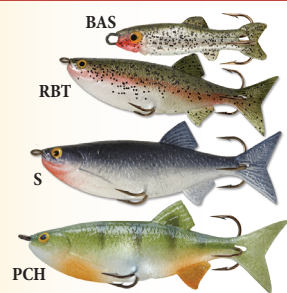

Order at www.mepps.com ♦ Download an order form at www.mepps.com/order-form ♦ Or Call 800-637-7700