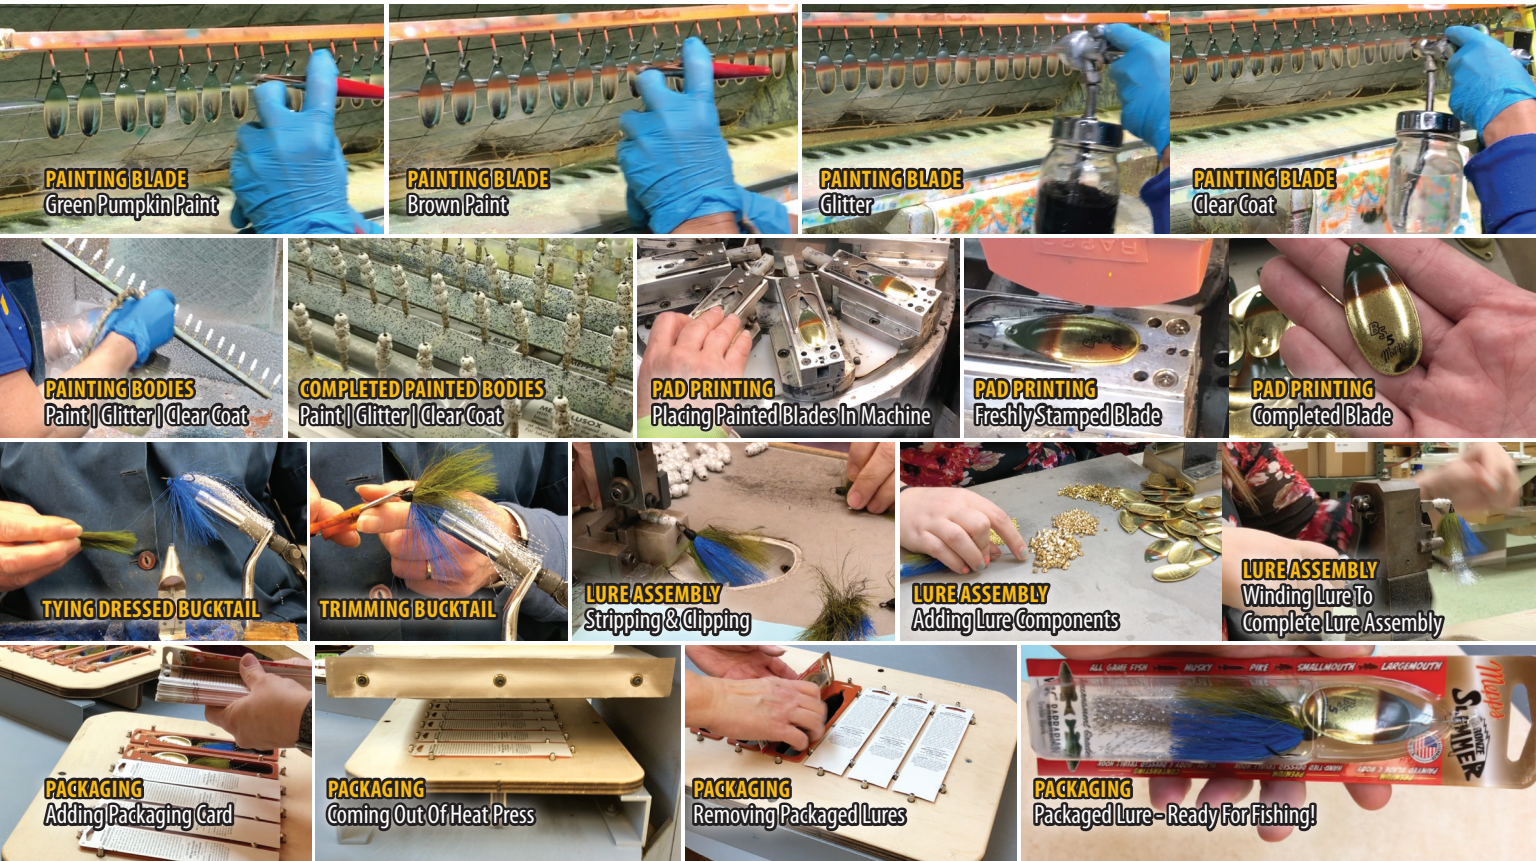

Copper Blade

Order at www.mepps.com ♦ Download an order form at www.mepps.com/order-form ♦ Or Call 800-637-7700