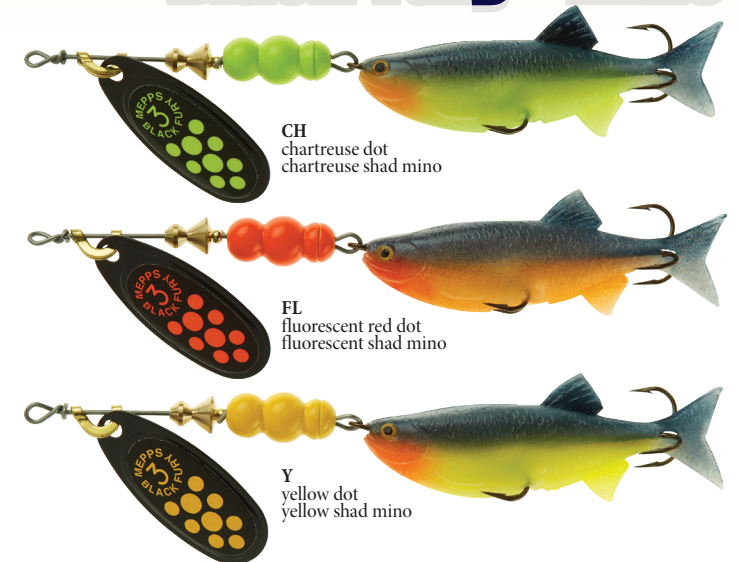

Black Fury® Mino

The Black Fury® Mino combines our popular Black Fury® blade with a painted bump body and a shad mino which includes painted accents to match the blade color. Available in blade sizes #0 - #5, the Black Fury® Mino is perfect for all species, whether you are casting or trolling. The lure runs at mid-depth in the water and has an erratic swimming action which gives the Black Fury® Mino the appearance of an injured bait fish. Predator fish see this lure as an easy next meal.

Black Fury® Minos excel in low light conditions, making them second-to-none in early morning, evening or overcast skies. These spinners are a perfect choice for sunny days when you want contrast with the brightness of the water, weeds and structure.

Stock No.	Blade Size	Mino Size	Approx. Wt.	Price	Stock No.	Blade Size	Mino Size	Approx. Wt.	Price
Black Fury® Mino					Black Fury® Mino				
BF0M	0	1-1/4"	1/9 oz.	$7.50	BF3M	3	2-1/2"	5/16 oz.	$9.00
BF1M	1	1-7/8"	1/6 oz.	7.50	BF4M	4	3"	7/16 oz.	11.40
BF2M	2	2-1/2"	1/4 oz.	9.00	BF5M	5	3"	1/2 oz.	11.40