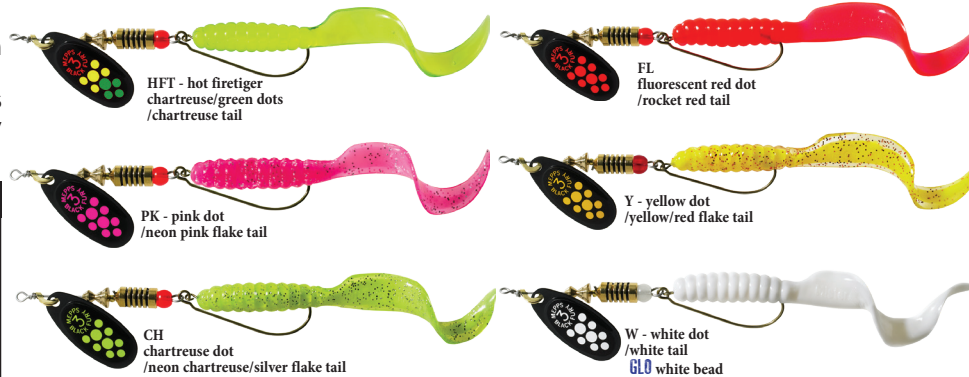

Comet® Combo & Black Fury® Combo

Mepps® Bucktail Jig

The Mepps® Comet® Combo combines the legendary Mepps® spinner with the original Mister Twister® Curly Tail® Grub. It's perfect for hooking up with everything from trophy largemouth bass and northern pike to panfish and crappie.

The Comet® Combo's blades spin close to the body, which allows the spinner to easily fish the shallow to mid-depth areas on top of those tight areas above weeds and cover. The Curly Tail® Grub is rigged on a Mister Twister® Keeper™ Hook, so it's weedless when you pitch it into the pads and walk it over logs, rocks or any other submerged cover.

Comet® Combo

Featuring Keeper® Hook & Curly Tail®

Stock No.	Size	Tail	Approx. Wt.	Price
Comet® Combo				
C1C	1	2"	1/8 oz.	6.20
C2C	2	3"	1/6 oz.	7.35
C3C	3	4"	1/4 oz.	7.35
C4C	4	4"	1/2 oz.	8.05

Add a color code to the Stock No. when ordering

Black Fury® Combo

Featuring Keeper® Hook & Curly Tail®

The Black Fury® Combo is an excellent low light (early morning, evening or overcast) spinner as well as a perfect choice for sunny days in less clear waters.

Stock No.	Size	Tail	Approx. Wt.	Price
Black Fury® Combo				
BF0C	0	1 1/2"	1/12 oz.	$6.20
BF1C	1	2"	1/8 oz.	6.20
BF2C	2	3"	1/6 oz.	7.35
BF3C	3	4"	1/4 oz.	7.35
BF4C	4	4"	1/2 oz.	8.05

Add a color code to the Stock No. when ordering