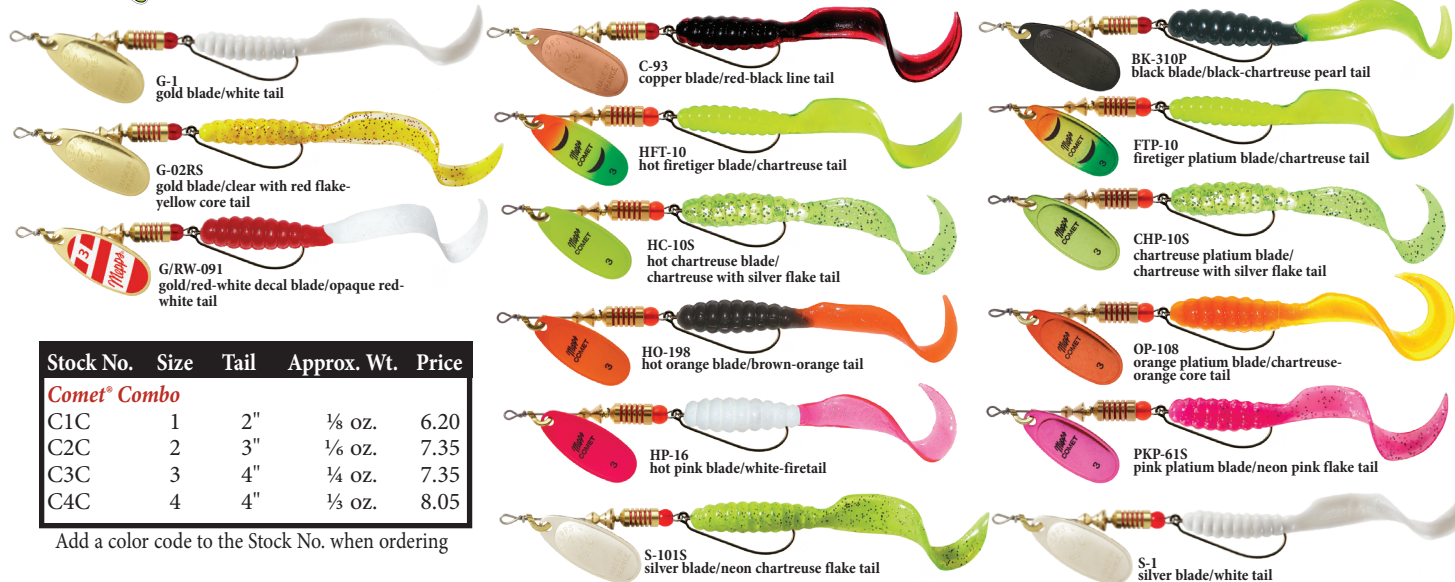

Comet® Combo & Black Fury® Combo

Mepps® Bucktail Jig

The Mepps® Comet® Combo combines the legendary Mepps® spinner with the original Mister Twister® Curly Tail® Grub. It's perfect for hooking up with everything from trophy largemouth bass and northern pike to panfish and crappie.

The Comet® Combo's blades spin close to the body, which allows the spinner to easily fish the shallow to mid-depth areas on top of those tight areas above weeds and cover. The Curly Tail® Grub is rigged on a Mister Twister® Keeper™ Hook, so it's weedless when you pitch it into the pads and walk it over logs, rocks or any other submerged cover.

Comet® Combo

Featuring Keeper® Hook & Curly Tail®

Stock No.	Size	Tail	Approx. Wt.	Price
Comet® Combo				
C1C	1	2"	1/8 oz.	6.20
C2C	2	3"	1/6 oz.	7.35
C3C	3	4"	1/4 oz.	7.35
C4C	4	4"	1/2 oz.	8.05

Add a color code to the Stock No. when ordering

Black Fury® Combo

Featuring Keeper® Hook & Curly Tail®

The Black Fury® Combo is an excellent low light (early morning, evening or overcast) spinner as well as a perfect choice for sunny days in less clear waters.

Stock No.	Size	Tail	Approx. Wt.	Price
Black Fury® Combo				
BF0C	0	1 1/2"	1/12 oz.	$6.20
BF1C	1	2"	1/8 oz.	6.20
BF2C	2	3"	1/6 oz.	7.35
BF3C	3	4"	1/4 oz.	7.35
BF4C	4	4"	1/2 oz.	8.05

Add a color code to the Stock No. when ordering