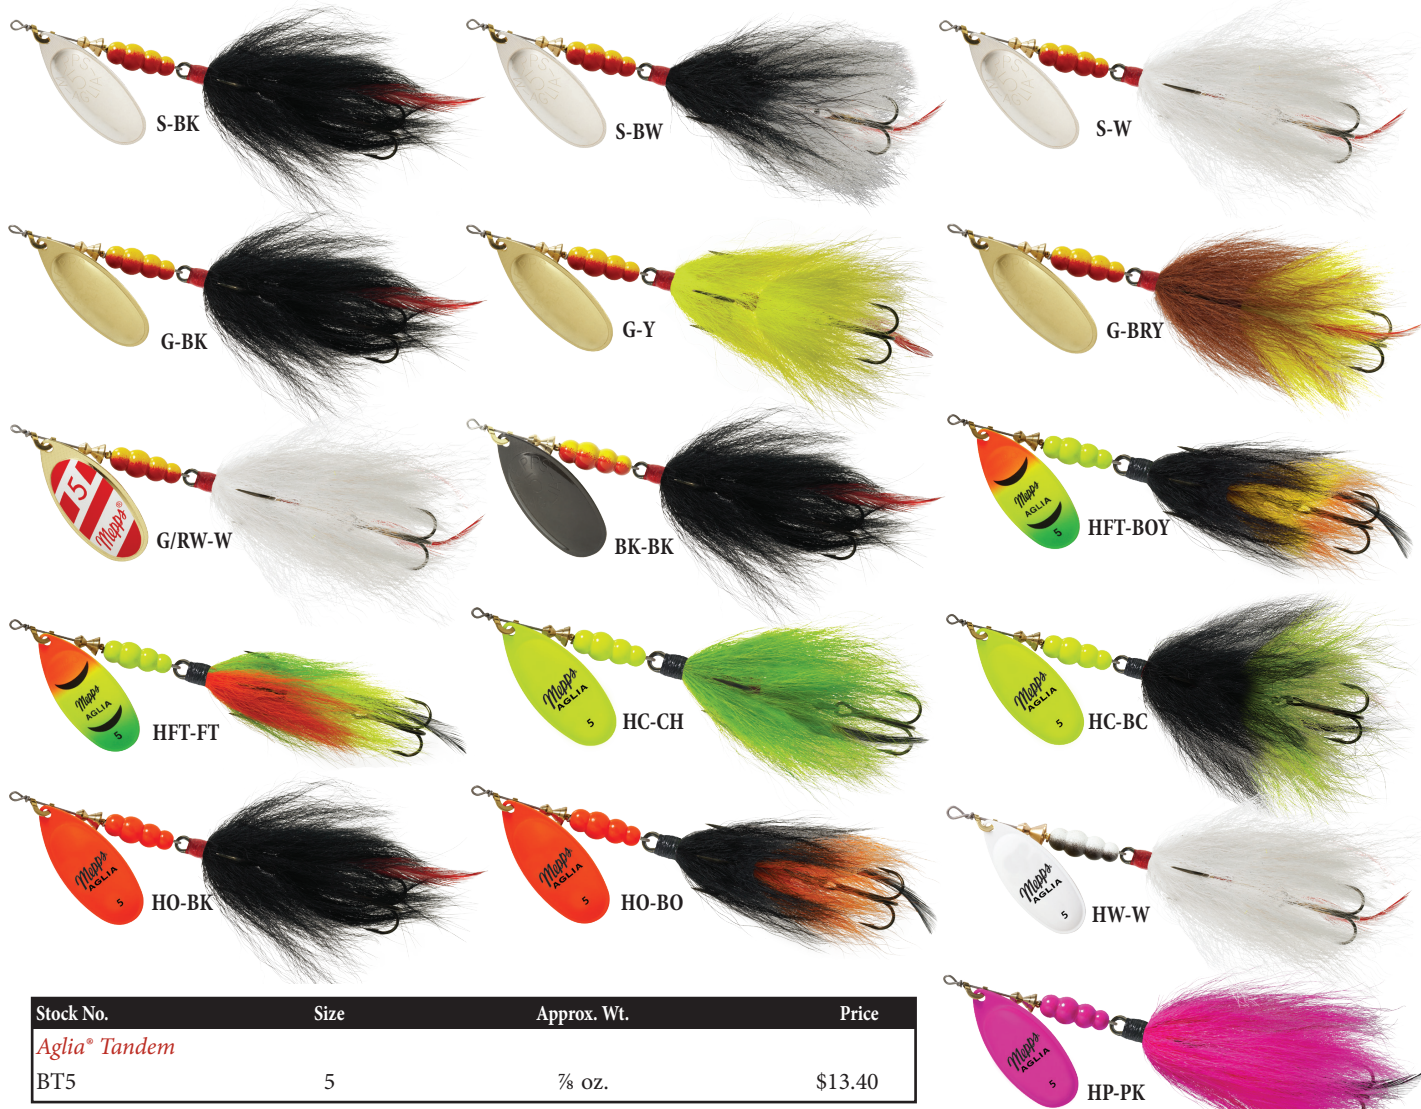

Double Blade Aglia®

Stock No.	Size	Approx. Wt.	Price
Double Blade Aglia®			
BD3T	3	5/16 oz.	\$8.30
BD5T	5	1 1/16 oz.	10.75

Be sure to include both the blade and tail colors in the stock number

The Mepps® Aglia® Double Blade Flashabou features the same highly reflective, hand-tied flashabou tail as the Aglia® Flashabou. The double blades create twice the flash and produces more loft over weeds and structure compared to the single bladed Aglia® Flashabou.

Double Blade Aglia® Flashabou

Stock No.	Size	Approx. Wt.	Price
Double Blade Aglia® Flashabou			
BD3FT	3	5/16 oz.	\$8.30
BD5FT	5	1 1/16 oz.	10.75

Be sure to include both the blade and tail colors in the stock number

Aglia® Tandem

The Mepps® #5 Aglia® Tandem is perfect for large bass, trophy northern pike and early season musky. Aglia® Tandems feature hand-tied genuine bucktail around a heavy-duty #1/0 bronze treble hook with a #2 treble hook trailer.