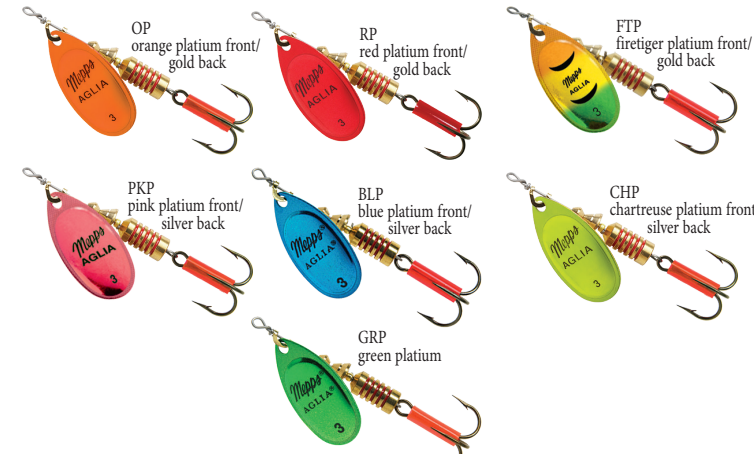

BLACK FURY® MINO REPLACEMENT MINOS

— All Minos are available in all sizes —

- Add "CH" after the stock number if you want a Chartreuse Shad Mino,
- "FL" if you want a Fluorescent Shad Mino,
- "Y" if you want a Yellow Shad Mino.

Plain Aglia® Single Hook Available

Plain Aglia®

The Original Inline Spinner

Dressed Aglia® Options (Next Page)

**ACTUAL AGLIA®
BLADE & BODY SIZES**

AVAILABLE IN

SIZES #0 THRU #5

Metal Blades

Platinum Blades (Metallic)

Platinum Blades Index

Gold Back of Blade

- OP
- RP
- FTP

Silver Back of Blade

- PKP
- BLP
- CHP
- GRP

GLO Blades (Glow In The Dark)

Hand Painted Blades

The Comet® Combo's blades spin close to the body, which allows the spinner to easily fish the shallow to mid-depth areas on top of those tight areas above weeds and cover. The Curly Tail® Grub is rigged on a Mister Twister® Keeper™ Hook, so it's weedless when you pitch it into the pads and walk it over logs, rocks or any other submerged cover.