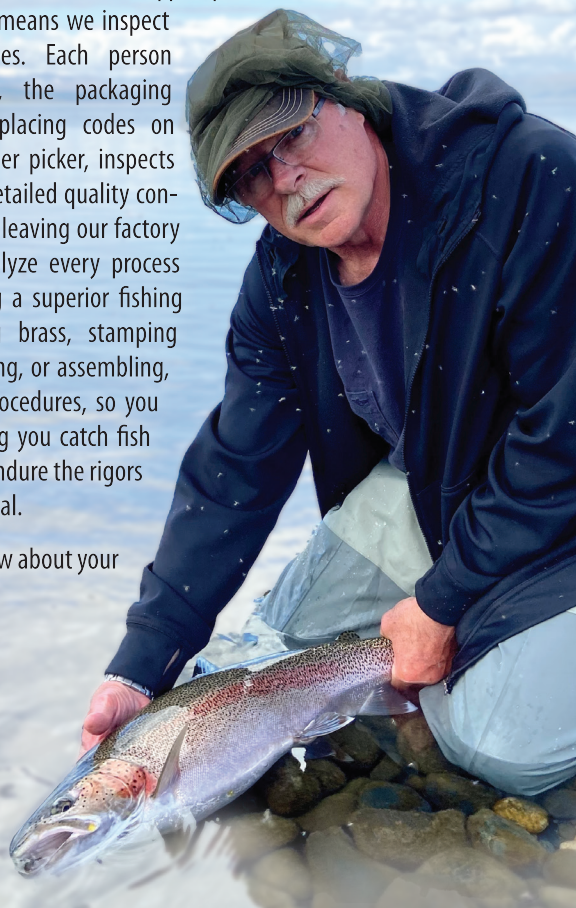

When you call our Mepps headquarters in Antigo, Wisconsin, we do not route your call through an automated phone answering system. A real person answers your call because we care about you. We are old-school.

We offer factory tours to anyone interested in seeing our operation. People taking tours are amazed to see each Mepps spinner is hand assembled in our factory. All the hand work means we inspect every lure multiple times. Each person including the assembler, the packaging operator, the individual placing codes on the packages, and the order picker, inspects each individual lure. Our detailed quality control means a defective lure leaving our factory is extremely rare. We analyze every process with a focus on producing a superior fishing lure. Whether purchasing brass, stamping parts, drilling parts, painting, or assembling, we strictly regulate our procedures, so you do not receive junk. Having you catch fish with a spinner which will endure the rigors of fishing is our ultimate goal.

Cast us a line and let us know about your Mepps stories!

Mike Sheldon
Mepps® President