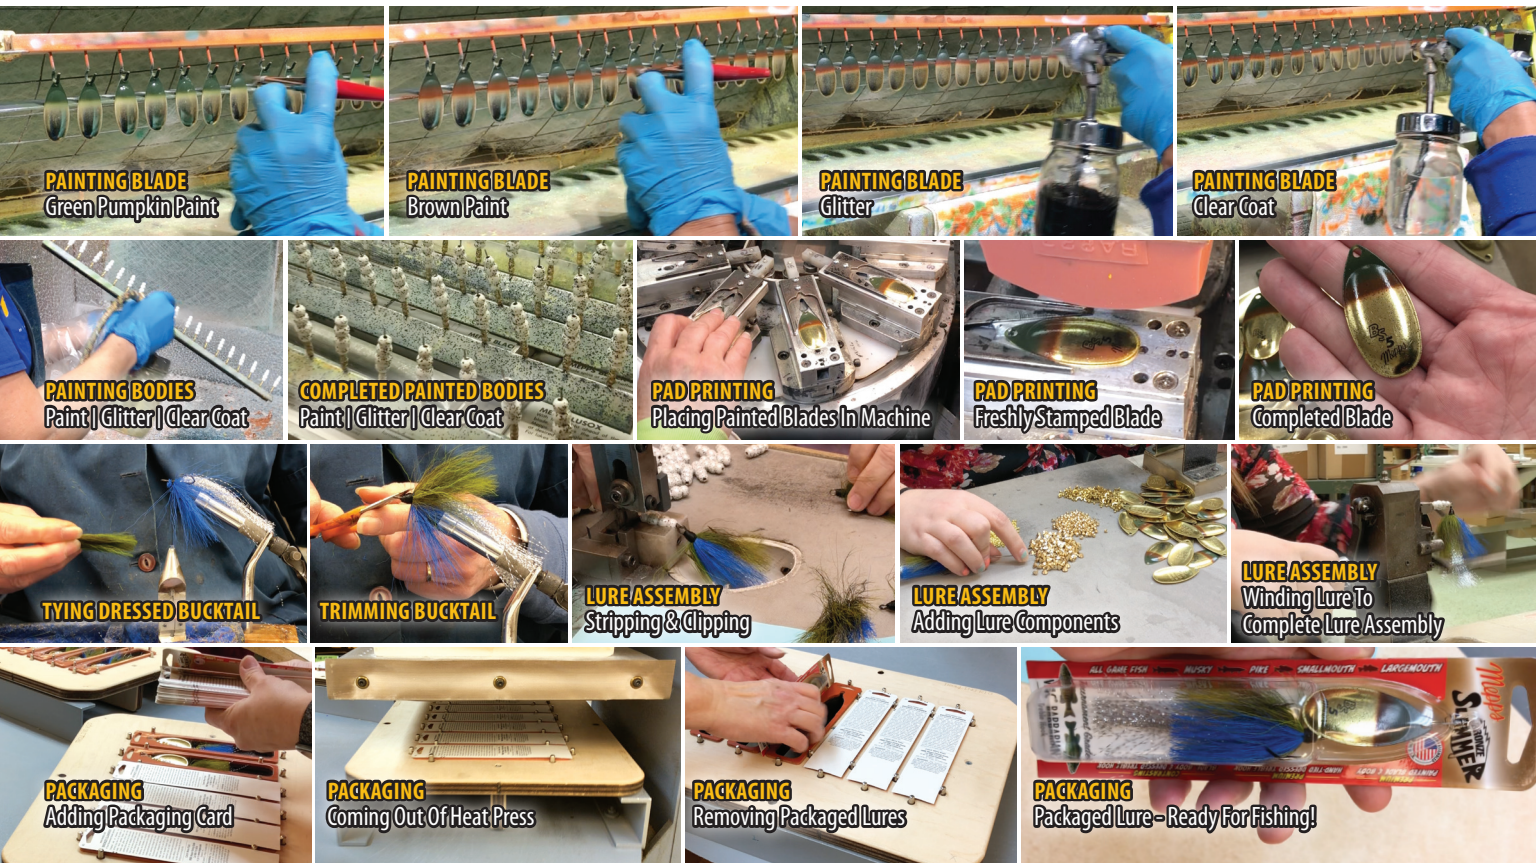

PAINTING BLADE
Brown Paint

PAINTING BLADE
Glitter

PAINTING BLADE
Clear Coat

PAINTING BODIES
Paint | Glitter | Clear Coat

COMPLETED PAINTED BODIES
Paint | Glitter | Clear Coat

PAD PRINTING
Placing Painted Blades In Machine

PAD PRINTING
Freshly Stamped Blade

PAD PRINTING
Completed Blade

TYING DRESSED BUCKTAIL

TRIMMING BUCKTAIL

LURE ASSEMBLY
Stripping & Clipping

LURE ASSEMBLY
Adding Lure Components

LURE ASSEMBLY
Winding Lure To Complete Lure Assembly

PACKAGING
Adding Packaging Card

PACKAGING
Coming Out Of Heat Press

PACKAGING
Removing Packaged Lures

PACKAGING
Packaged Lure - Ready For Fishing!

Aglia® (plain treble)	6-7
Aglia® (dressed treble)	8-9
Aglia® Bait Series (plain treble)	7
Aglia® Bait Series (dressed treble)	8-9
Aglia® BRITE & Trophy Series	16
Aglia® Marabou & Aglia® Flashabou	28
Aglia® Long (dressed and plain)	10
Aglia® Tandem & Black Fury® Tandem	30
Aglia® Streamer & Magnum Aglia®	20
Aglia®-e & Comet® TRU-V.....	17
Bantam Syclops™ & Little Wolf™	27
Black Fury® (plain & dressed,)	11
Black Fury® Mino (replacement minos)	5
Black Fury® MX Mino & Comet® MX Mino.....	31
Black Fury® Musky Killer®	31
Bronze Slammer.....	3
Comet® Combo & Black Fury® Combo (replacement Twister® Tails)	12
Comet® Mino & Aglia® Long Mino (replacement minos)	4
Double Blade Aglia® & Double Blade Aglia® Flashabou	29
Double Blade Black Fury®.....	28
Flying C™	18
Giant Killer® Bucktail	35
Killer Kits (6-Lure Kits).....	22-23
LongCast	19
Magnum Musky Killer® & Replacement Bucktails	34
Mepps® Bucktail Jig.....	13
Mepps® Clothing, Accessories & Premium Custom Lures	38
Mepps® Master Angler Program	39
Musky Flashabou & Double Blade Musky Flashabou (NEW COLORS) ...	37
Musky Flashabou Replacement Tails.....	37
Musky Killer® & Musky Killer® Bait Series	32-33
Musky Marabou & Double Blade Musky Marabou	36
Musky Marabou Replacement Tails.....	36
Pocket Pacs (3-Lure Kits) & Spinner Paks.....	21
Squirrel Tail Recycling Program	40
Syclops™ (Fresh Water & Saltwater).....	26
Thunder Bug® (plain & dressed)	14
Timber Doodle® (Fresh Water & Saltwater).....	25
Ultra Lites™ & Spin Flies	24
XD® (plain & dressed)	15

PAINTING BLADE
Green Pumpkin Paint