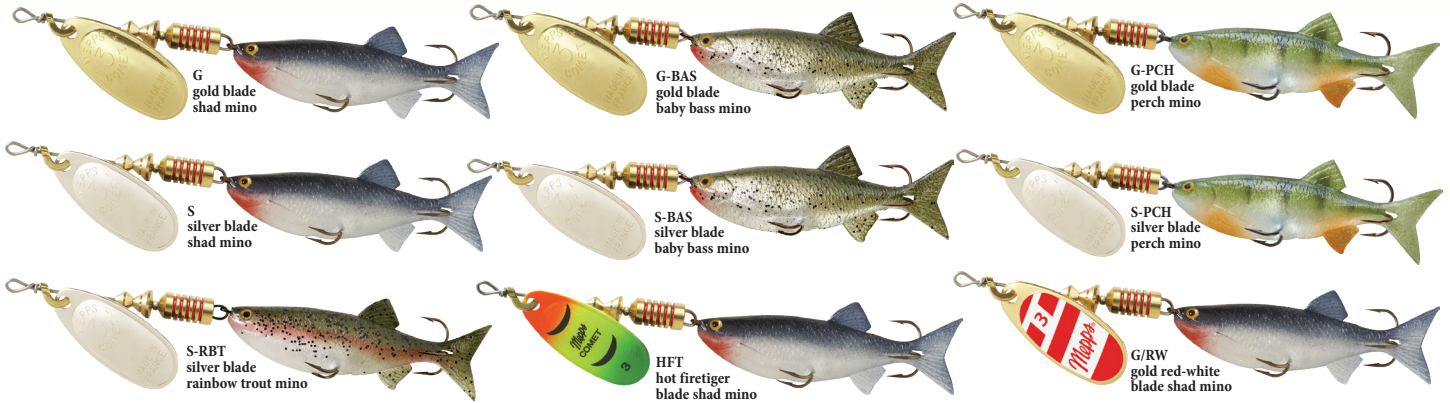

Comet® Mino

The Comet® Mino runs at mid-depth. The erratic swimming action gives the Comet® Mino the appearance of an injured bait fish. Mepps® Comet® Minos are perfect for all species, whether casting or trolling.

Stock No.	Blade Size	Mino Size	Approx. Wt.	Price	Stock No.	Blade Size	Mino Size	Approx. Wt.	Price
Comet® Mino					Comet® Mino				
C0M	0	1-1/4"	1/9 oz.	\$7.50	C3M	3	2-1/2"	5/16 oz.	\$9.00
C1M	1	1-7/8"	1/6 oz.	7.50	C4M	4	3"	7/16 oz.	11.40
C2M	2	2-1/2"	1/4 oz.	9.00	C5M	5	3"	1/2 oz.	11.40

Aglia® Long Mino

Stock No.	Blade Size	Mino Size	Approx. Wt.	Price
Aglia® Long Mino				
AL0M	0	1-7/8"	1/9 oz.	\$7.35
AL1M	1	2-1/2"	1/4 oz.	7.35
AL2M	2	2-1/2"	1/3 oz.	8.85
AL3M	3	3"	9/16 oz.	8.85
AL4M	4	3"	3/4 oz.	11.40

COMET® MINO & AGLIA® LONG MINO REPLACEMENT MINOS

— All Minos are available in all sizes —

- Add "S" after the stock number if you want a Shad Mino,
- "RBT" if you want a Rainbow Trout Mino,
- "BAS" if you want a Baby Bass Mino, or
- "PCH" if you want a Perch Mino.