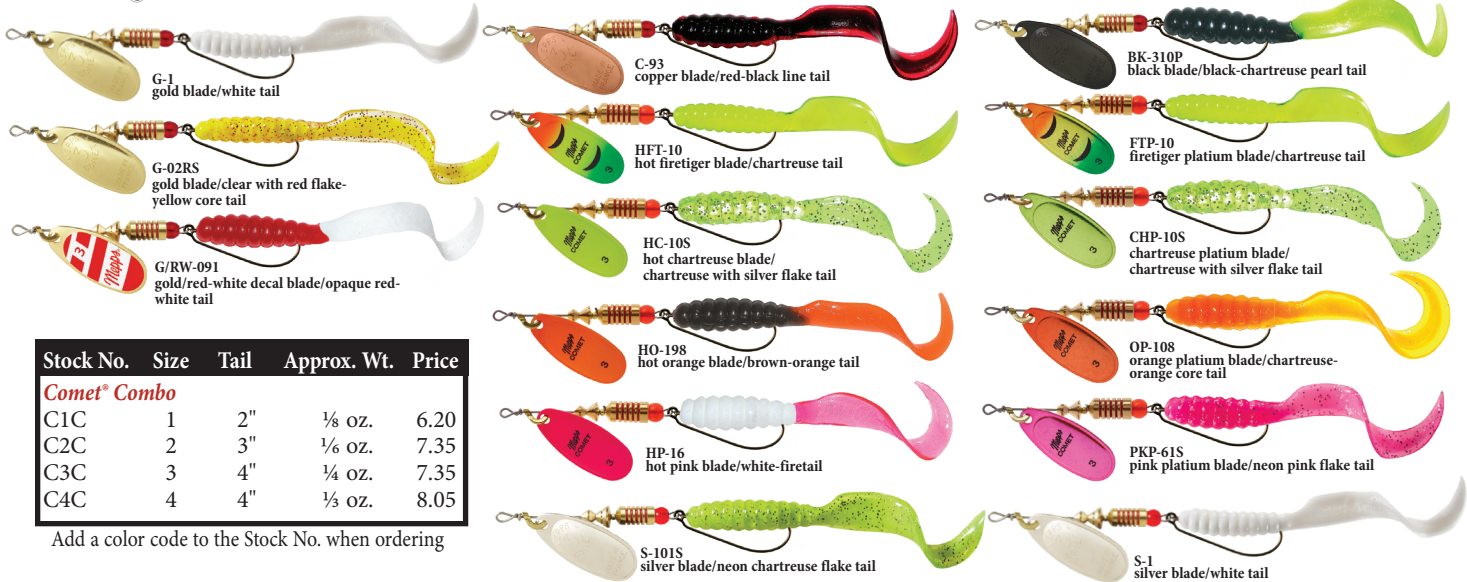

Comet® Combo & Black Fury® Combo

The Mepps® Comet® Combo combines the legendary Mepps® spinner with the original Mister Twister® Curly Tail® Grub. It's perfect for hooking up with everything from trophy largemouth bass and northern pike to panfish and crappie.

The Comet® Combo's blades spin close to the body, which allows the spinner to easily fish the shallow to mid-depth areas on top of those tight areas above weeds and cover. The Curly Tail® Grub is rigged on a Mister Twister® Keeper™ Hook, so it's weedless when you pitch it into the pads and walk it over logs, rocks or any other submerged cover.

Comet® Combo

Featuring  Keeper® Hook & Curly Tail®

Stock No.	Size	Tail	Approx. Wt.	Price
Comet® Combo				
C1C	1	2"	1/8 oz.	6.20
C2C	2	3"	1/6 oz.	7.35
C3C	3	4"	1/4 oz.	7.35
C4C	4	4"	1/2 oz.	8.05

Add a color code to the Stock No. when ordering

Black Fury® Combo

Featuring  Keeper® Hook & Curly Tail®

The Black Fury® Combo is an excellent low light (early morning, evening or overcast) spinner as well as a perfect choice for sunny days in less clear waters.