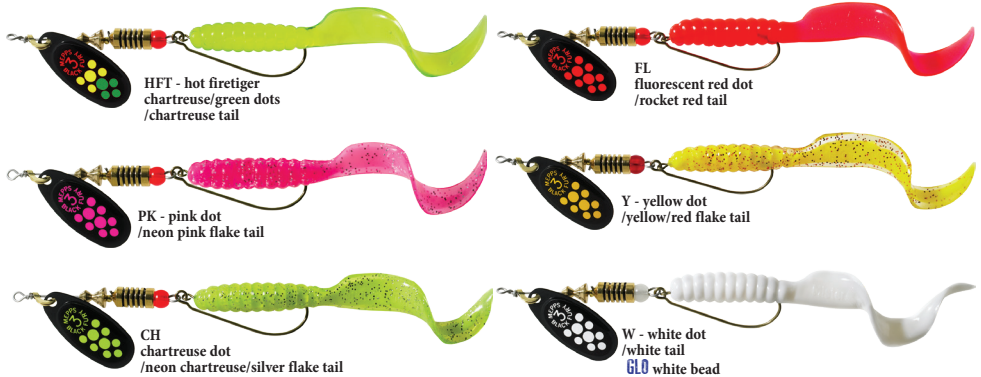

Comet® Combo & Black Fury® Combo

The Mepps® Comet® Combo combines the legendary Mepps® spinner with the original Mister Twister® Curly Tail® Grub. It's perfect for hooking up with everything from trophy largemouth bass and northern pike to panfish and crappie.

The Comet® Combo's blades spin close to the body, which allows the spinner to easily fish the shallow to mid-depth areas on top of those tight areas above weeds and cover. The Curly Tail® Grub is rigged on a Mister Twister® Keeper™ Hook, so it's weedless when you pitch it into the pads and walk it over logs, rocks or any other submerged cover.

Comet® Combo

Featuring Keeper® Hook & Curly Tail®

Stock No.	Size	Tail	Approx. Wt.	Price
Comet® Combo				
C1C	1	2"	1/8 oz.	6.20
C2C	2	3"	1/6 oz.	7.35
C3C	3	4"	1/4 oz.	7.35
C4C	4	4"	1/2 oz.	8.05

Add a color code to the Stock No. when ordering

Black Fury® Combo

Featuring Keeper® Hook & Curly Tail®

The Black Fury® Combo is an excellent low light (early morning, evening or overcast) spinner as well as a perfect choice for sunny days in less clear waters.

Stock No.	Size	Tail	Approx. Wt.	Price
Black Fury® Combo				
BF0C	0	1 1/2"	1/12 oz.	$6.20
BF1C	1	2"	1/8 oz.	6.20
BF2C	2	3"	1/6 oz.	7.35
BF3C	3	4"	1/4 oz.	7.35
BF4C	4	4"	1/2 oz.	8.05

Add a color code to the Stock No. when ordering

Replacement Tails

Genevieve Mister Twister® Curly Tail® 9/4 to a card

Stock No.	Style	Price
TT	2" Teeny Twister Tail	$1.65
MT	3" Meeny Twister Tail	$2.05
4T	4" Twister Tail	$2.65

1(White), **02RS**(Clear with Red Flake/Yellow Core), **091**(Opaque Red-White), **101S**(Neon Chartreuse Flake), **93**(Red-Black Line), **310P**(Black-Chartreuse Pearl), **10**(Chartreuse), **10S**(Chartreuse-Silver Flake), **198**(Brown-Orange), **16**(White Firetail), **108**(Chartreuse-Orange Core), **61S**(Neon Pink Flake),