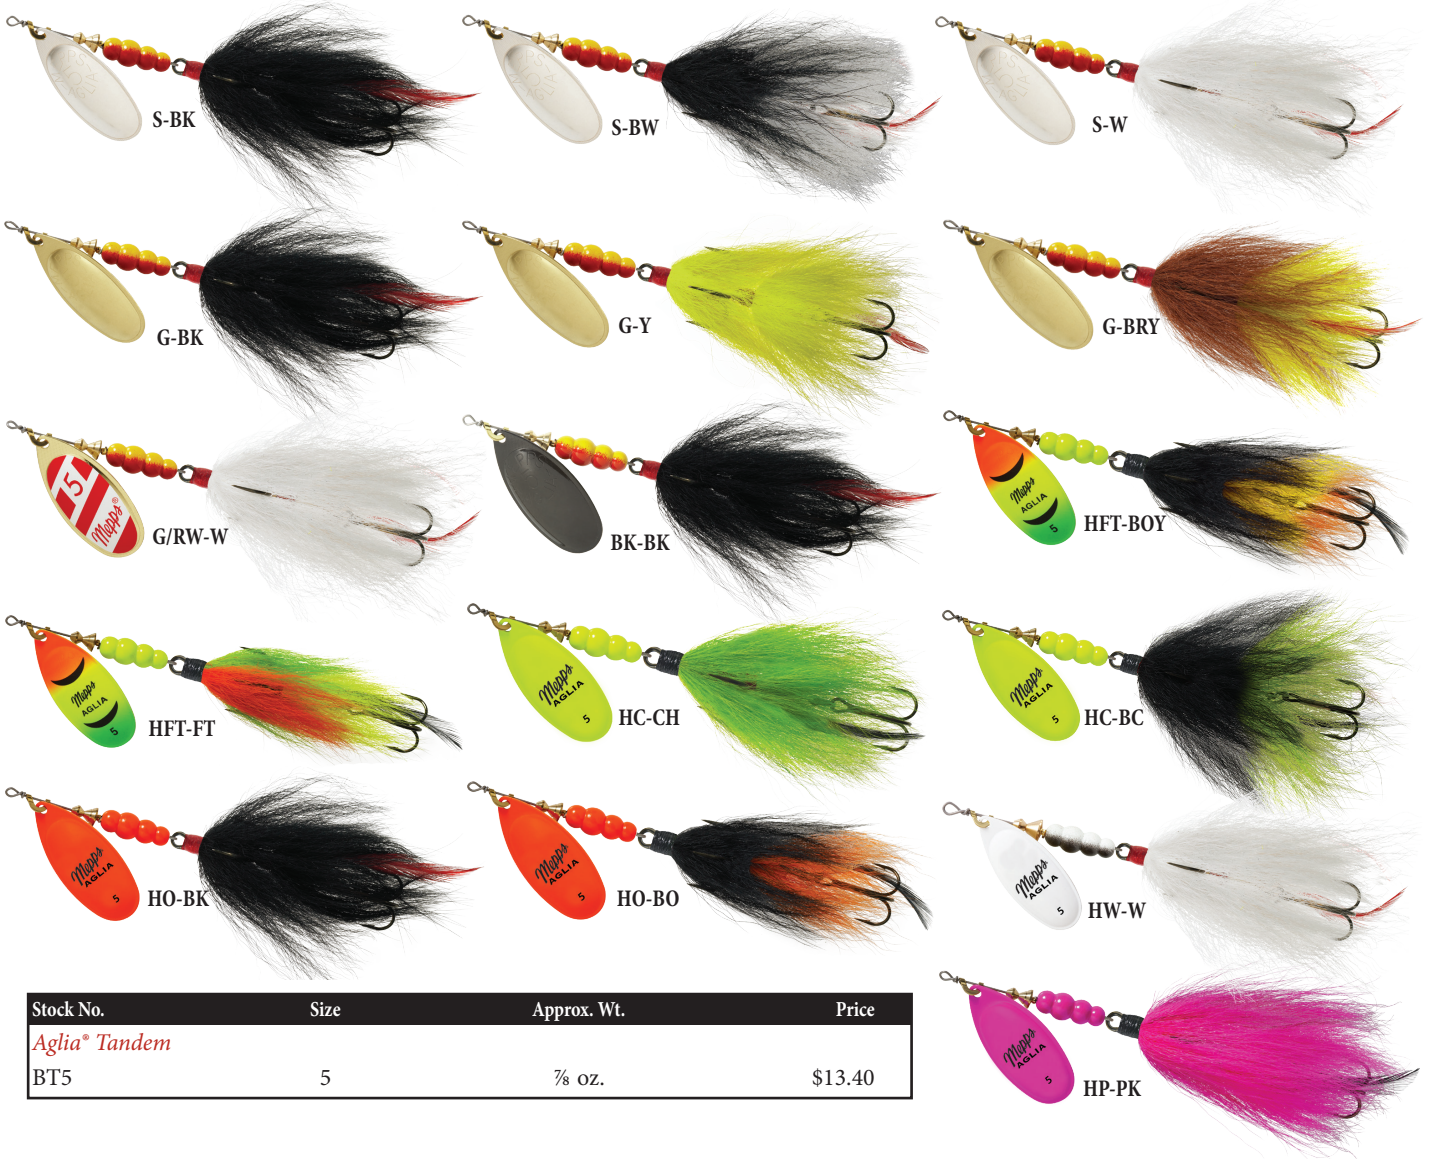

Aglia® Tandem

The Mepps® #5 Aglia® Tandem is perfect for large bass, trophy northern pike and early season musky. Aglia® Tandems feature hand-tied genuine bucktail around a heavy-duty #1/0 bronze treble hook with a #2 treble hook trailer.

| Stock No. | Size | Approx. Wt. | Price |
|----------------------|------|-------------|---------|
| <i>Aglia® Tandem</i> | | | |
| BT5 | 5 | 7/8 oz. | \$13.40 |

Black Fury® Tandem

The Mepps® Black Fury® Tandem has the same great attributes of the Aglia® Tandem described above, plus, the shallow to mid-depth running, high-contrast, fish catching benefits of the Black Fury®.

| Stock No. | Size | Approx. Wt. | Price |
|---------------------------|------|-------------|---------|
| <i>Black Fury® Tandem</i> | | | |
| BFT5 | 5 | 7/8 oz. | \$13.40 |