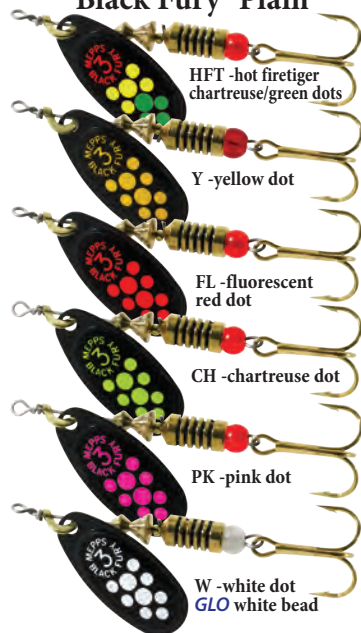

## Actual Blade & Body Sizes

The special Black Fury® blade spins closer to the body than the classic Aglia® blade so it easily fishes shallow to mid-depths. This is an excellent low light (early morning, evening or overcast) spinner as well as a perfect choice for sunny days in less clear waters. The dressed version features bucktail or squirrel tail. The Combos feature a Mister Twister® Keeper® Hook and genuine Mister Twister® Curly Tails®.

### Black Fury® Combo

BF0C	0	1 1/2"	1/12 oz.	\$5.75
BF1C	1	2"	1/8 oz.	5.75
BF2C	2	3"	1/6 oz.	6.85
BF3C	3	4"	1/4 oz.	6.85
BF4C	4	4"	1/3 oz.	7.50

Add a color code to the Stock No. when ordering

EXAMPLE: BF3-Y

BF=Black Fury® 3=Size #3 Y=Yellow Dot (color code)

For a dressed treble, add T before color code

For a combo, add C before color code

Rachel Grubb

### Black Fury® Plain