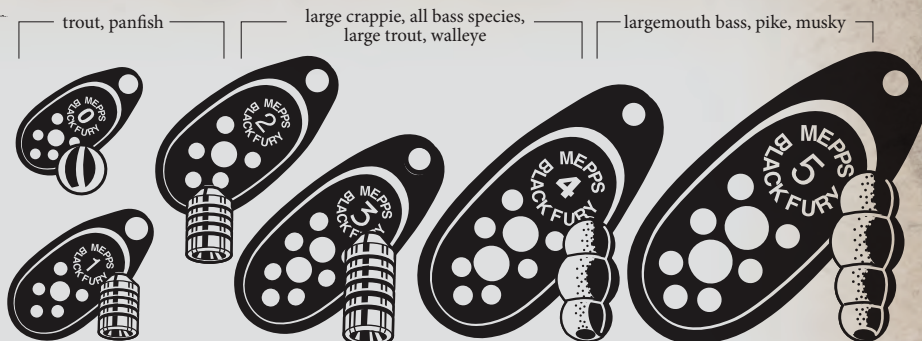

# Black Fury®

## Actual Blade & Body Sizes

The special Black Fury® blade spins closer to the body than the classic Aglia® blade so it easily fishes shallow to mid-depths. This is an excellent low light (early morning, evening or overcast) spinner as well as a perfect choice for sunny days in less clear waters. The dressed version features bucktail or squirrel tail. The Combos feature a Mister Twister® Keeper® Hook and genuine Mister Twister® Curly Tails®.