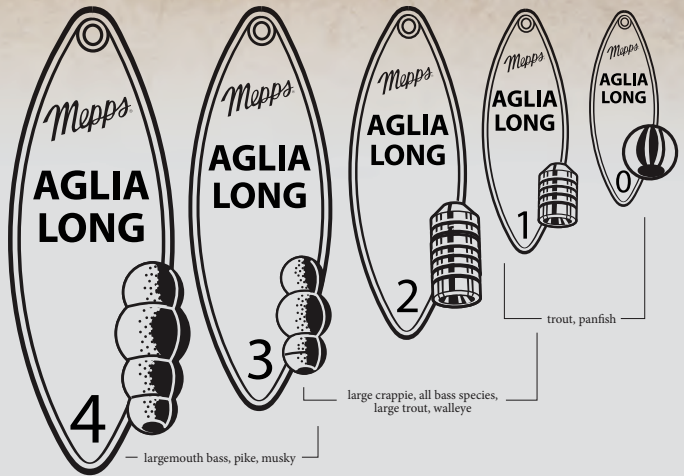

# Aglia® Long

The Mepps® Aglia® Long blade “hugs” the body during the retrieve, allowing it to stay in deep pockets where big fish live. It’s perfect for fishing pools below lake outlets or man-made dams. All Aglia® Longs feature Mepps® Color Technology for maximum visibility and solid brass bodies and blades. Beads are lathe-turned to resist chipping. Available in both treble and single hooks, plain and dressed.

## Actual Blade & Body Sizes

### Aglia® Long Dressed Treble

Stock No.	Size	Approx. Wt.	Price	Price (GLO)
-----------	------	-------------	-------	-------------

#### Aglia® Long plain single hook

AL0P	0	1/8 oz.	\$4.25	\$4.45
AL1P	1	1/6 oz.	4.25	4.45
AL2P	2	1/4 oz.	4.90	5.10
AL3P	3	1/2 oz.	4.90	5.10
AL4P	4	1/2 oz.	5.90	6.10