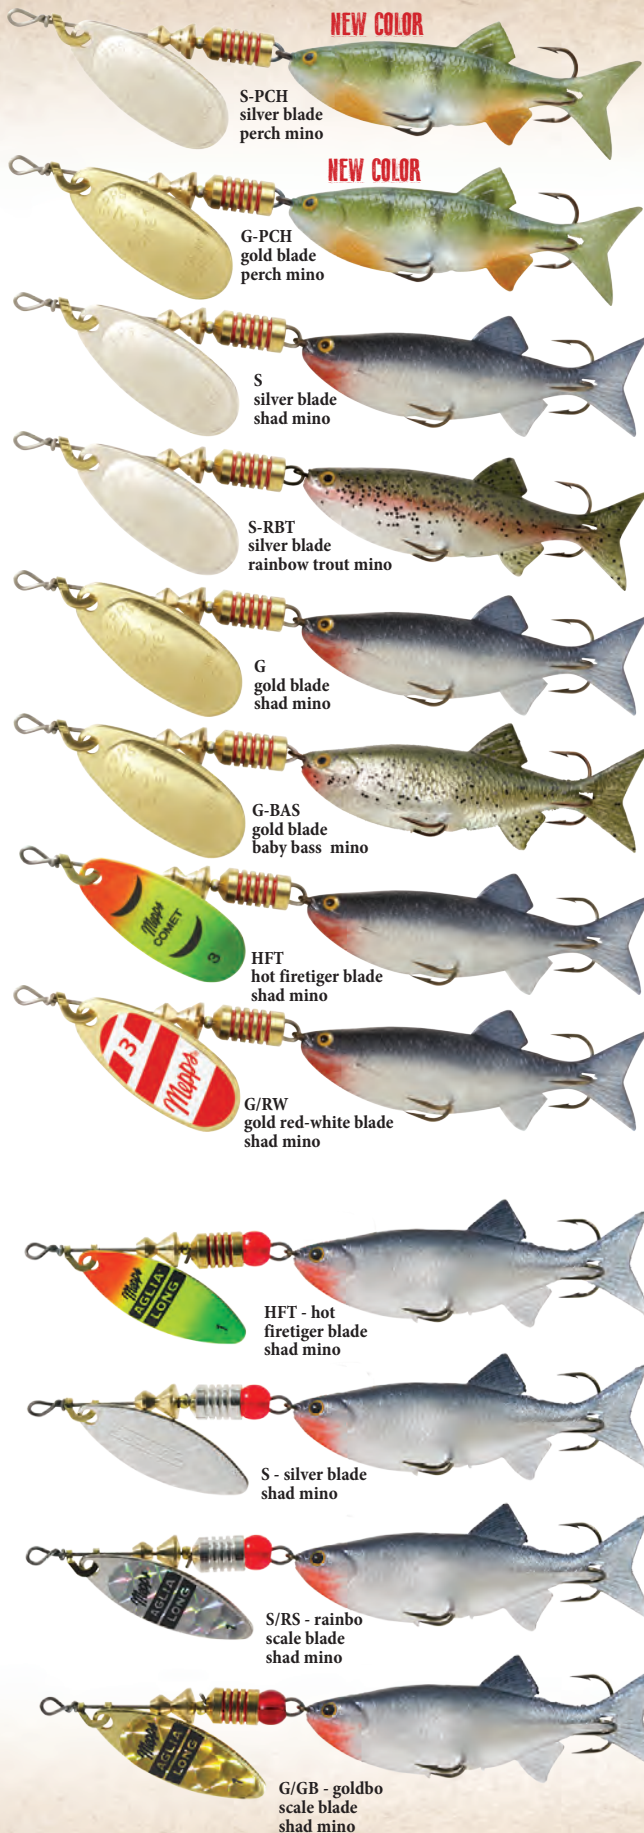

# Comet® Mino

The Comet® Mino runs at mid-depth. The erratic swimming action gives the Comet® Mino the appearance of an injured bait fish. Mepps® Comet® Minos are perfect for all species, whether casting or trolling. They are all carefully airbrushed to ensure realism. Eyes are hand painted in a meticulous two-step process.

Stock No.	Blade Size	Mino Size	Approx. Wt.	Price
<b>Comet® Mino</b>				
COM 0	1-1/4"	1-1/4"	1/8 oz.	\$7.00
C1M 1	1-7/8"	1-7/8"	1/8 oz.	7.00
C2M 2	2-1/2"	2-1/2"	1/4 oz.	8.40

Stock No.	Blade Size	Mino Size	Approx. Wt.	Price
<b>Comet® Mino</b>				
C3M 3	2-1/2"	2-1/2"	5/16 oz.	\$8.40
C4M 4	3"	3"	7/16 oz.	10.65
C5M 5	3"	3"	1/2 oz.	10.65

# Aglia® Long Mino

Stock No.	Blade Size	Mino Size	Approx. Wt.	Price
<b>Aglia® Long Mino</b>				
AL0M 0	1-7/8"	1-7/8"	1/7 oz.	\$6.85
AL1M 1	2-1/2"	2-1/2"	1/4 oz.	6.85
AL2M 2	2-1/2"	2-1/2"	1/3 oz.	8.25

Stock No.	Blade Size	Mino Size	Approx. Wt.	Price
<b>Aglia® Long Mino</b>				
AL3M 3	3"	3"	2/16 oz.	\$8.25
AL4M 4	3"	3"	3/4 oz.	10.60

# Replacement Minos

Add "RBT" after the stock number if you want a Rainbow Trout Mino, "BAS" if you want a Baby Bass Mino, "PCH" if you want a Perch Mino. All Minos are available in all sizes.

Stock No.	Fits	Mino Length	Price
<b>Replacement Minos</b>			
M0	C00M, C0M	1 1/4"	\$3.05
M1	C1M, AL0M	1 7/8"	3.85
M2	C2M, C3M, AL1M, AL2M	2 1/2"	5.00
M3	C4M, C5M, AL3M, AL4M	3"	5.45