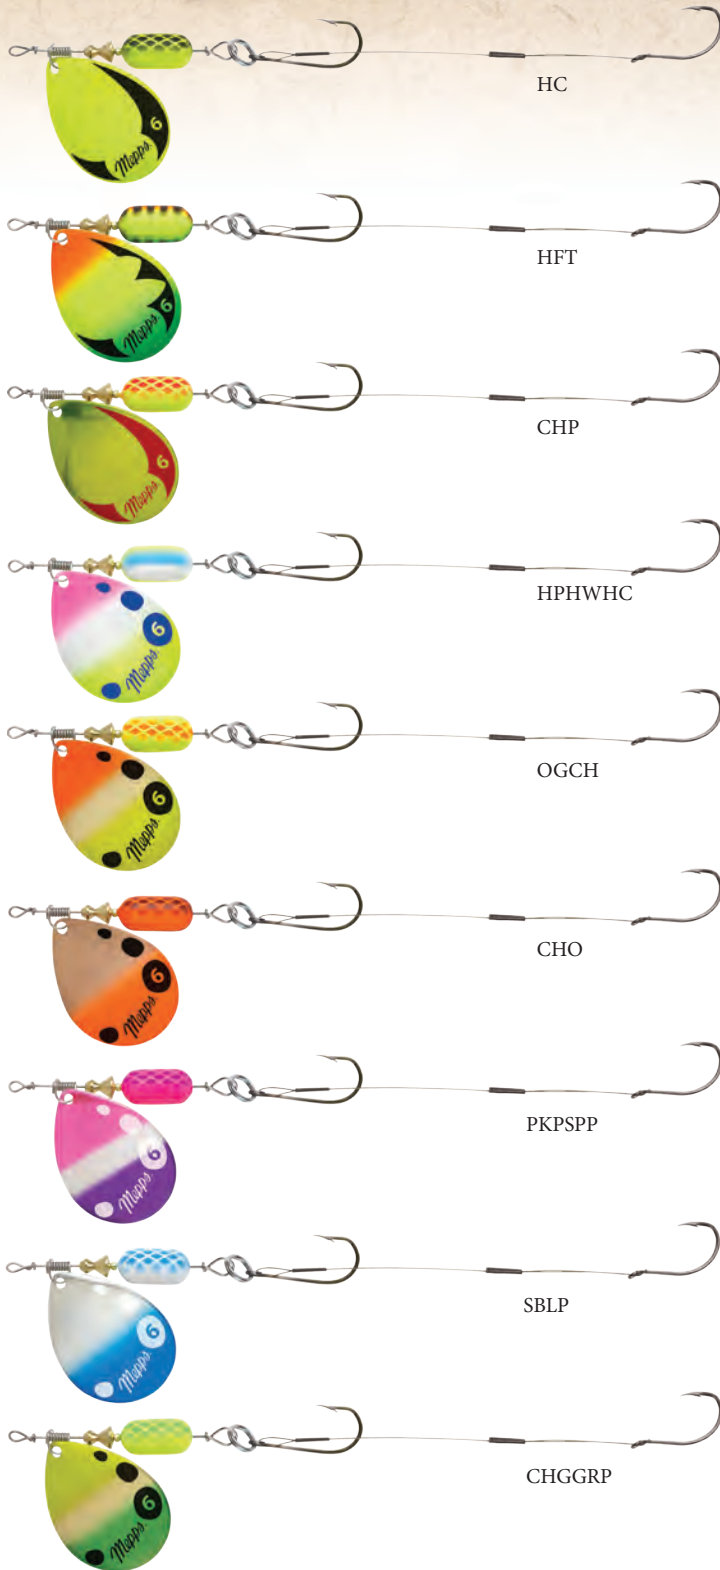

Crawler Harness

Stock No.	Size	Approx. Wt.	Price
Crawler Harness with double hook			
CH4	4	3/16 oz.	\$10.45
CH6	6	1/4 oz.	10.95

Add a color code to the Stock No. when ordering

**HAND ASSEMBLED
IN THE U.S.A.**

CHGGRP (Chartreuse-Gold-Green-Platinum), CHO (Copper-Hot Orange), CHP (Chartreuse Platinum), HC (Hot Chartreuse), HFT (Hot Firetiger), HPHWHC (Hot Pink-Hot White-Hot Chartreuse), OGCH (Orange-Gold-Chartreuse), PKPSPP (Pink Platinum-Silver-Purple Platinum), SBLP (Silver-Blue Platinum)