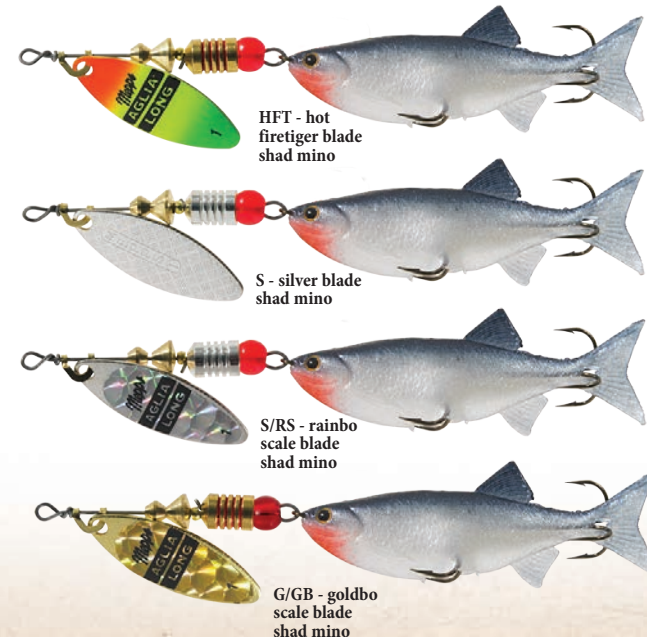

Comet® Mino

The Comet® Mino runs at mid-depth. The erratic swimming action gives the Comet® Mino the appearance of an injured bait fish. Mepps® Comet® Minos are perfect for all species, whether casting or trolling. They are all carefully airbrushed to ensure realism. Eyes are hand painted in a meticulous two-step process.

Stock No.	Blade Size	Mino Size	Approx. Wt.	Price
Comet® Mino				
COM 0	1-1/4"	1/9 oz.		\$7.00
C1M 1	1-7/8"	1/6 oz.		7.00
C2M 2	2-1/2"	1/4 oz.		8.40

Stock No.	Blade Size	Mino Size	Approx. Wt.	Price
Comet® Mino				
C3M 3	2-1/2"	5/16 oz.		\$8.40
C4M 4	3"	7/16 oz.		10.65
C5M 5	3"	1/2 oz.		10.65

Dow Moon

Aglia® Long Mino

Stock No.	Blade Size	Mino Size	Approx. Wt.	Price
Aglia® Long Mino				
AL0M 0	1-7/8"	1/5 oz.		\$6.85
AL1M 1	2-1/2"	1/4 oz.		6.85
AL2M 2	2-1/2"	1/3 oz.		8.25

Stock No.	Blade Size	Mino Size	Approx. Wt.	Price
Aglia® Long Mino				
AL3M 3	3"	9/16 oz.		\$8.25
AL4M 4	3"	3/4 oz.		10.60

Replacement Minos

Add "S" after the stock number if you want a Shad Mino, "RBT" if you want a Rainbow Trout Mino, "BAS" if you want a Baby Bass Mino, or "PCH" if you want a Perch Mino. All Minos are available in all sizes.