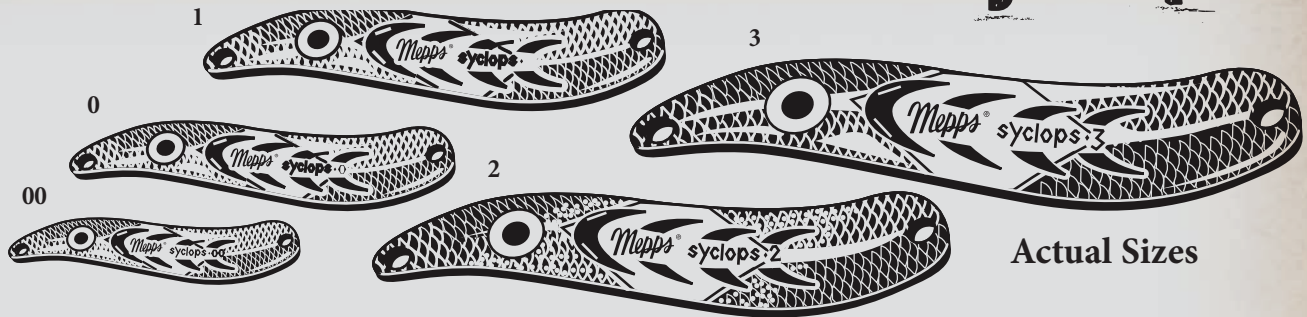

Spoon fishermen around the world are limiting out on the Mepps® Syclops™. Whether you fish for pike, salmon, trout, walleyes or panfish, there's a Syclops™ just right for you. No other spoon is as versatile as the Mepps® Syclops™. It casts easily and can be trolled at almost any speed. It can also be vertically jigged making it ideal for a deep-water presentation.

Syclops™

Actual Sizes

S silver

G gold

G/ND gold/no herringbone

RBT rainbow trout

BLP blue platinum

BRT brown trout

Saltwater Syclops™ Treble Hook

SY0SW	1/4 oz.	2"	17/32"	.060	\$4.90
SY1SW	1/2 oz.	2 1/2"	11/16"	.060	5.00
SY2SW	5/8 oz.	3"	3/4"	.060	5.30
SY3SW	1 oz.	3 1/2"	1"	.060	6.80

Saltwater Syclops™

Mepps® Saltwater Syclops™ are designed to be cast, trolled or jigged and are ideal for all saltwater species. Genuine nickel or 24 karat gold plating, stainless steel split rings and heavy duty saltwater treble hooks give these Saltwater Syclops™ maximum corrosion resistance.