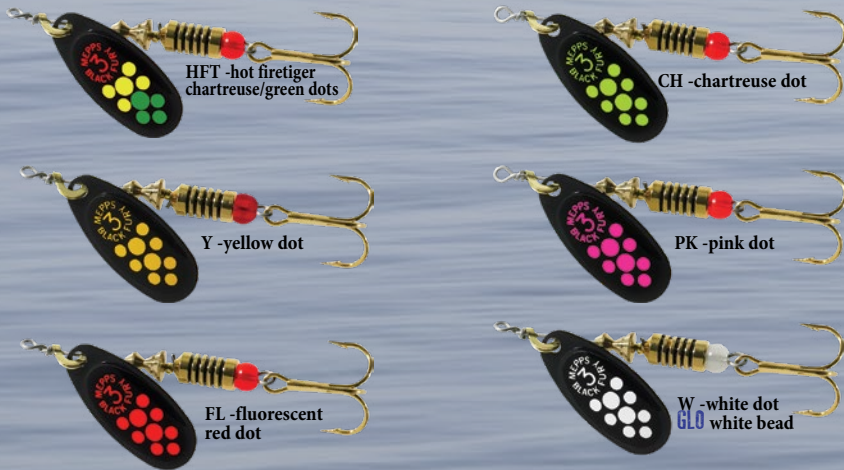

**Actual Black Fury® Blade & Body Sizes**

**Black Fury® Dressed**

**Black Fury® Plain**

# Black Fury®

The special Black Fury® blade spins closer to the body than the classic Aglia® blade so it easily fishes shallow to mid-depths. This is an excellent low light (early morning, evening or overcast) spinner so well as a perfect choice for sunny days in less clear waters. The dressed version features bucktail or squirrel tail.

Stock No.	Size	Approx. Wt.	Price
<b>Black Fury® Plain Treble Hook</b>			
BF0	0	1/12 oz.	\$4.35
BF1	1	1/8 oz.	4.35
BF2	2	1/6 oz.	5.00
BF3	3	1/4 oz.	5.00
BF4	4	1/2 oz.	6.10
BF5	5	1/2 oz.	6.10

Stock No.	Size	Approx. Wt.	Price
<b>Black Fury® Dressed Treble Hook</b>			
BF0T	0	1/12 oz.	\$6.45
BF1T	1	1/8 oz.	6.45
BF2T	2	1/6 oz.	7.10
BF3T	3	1/4 oz.	7.10
BF4T	4	1/2 oz.	8.65
BF5T	5	1/2 oz.	8.65

Stock No.	Size	Approx. Wt.	Price
<b>Black Fury® Plain Single Hook</b>			
BF0P	0	1/12 oz.	\$4.35
BF1P	1	1/8 oz.	4.35
BF2P	2	1/6 oz.	5.00
BF3P	3	1/4 oz.	5.00
BF4P	4	1/2 oz.	6.10
BF5P	5	1/2 oz.	6.10