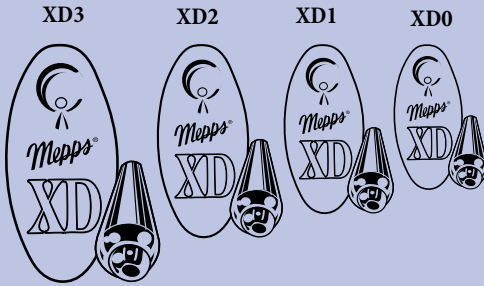

**Actual
XD®
Blade & Body
Sizes**

XD®

Every XD® lure features a precision, solid brass fulcrum bead between the blade and body allowing the blade to spin at any retrieve speed and as the lure drops providing additional attraction. No other shaft - through - the - blade spinner offers this feature.

The XD® runs deeper - size for size than any other lure in its class.

XD® Plain

XD® Dressed

Stock No.	Size	Approx. Wt.	Price
XD® plain treble hook			
XD0	0	1/2 oz.	\$4.35
XD1	1	1/10 oz.	4.35
XD2	2	1/6 oz.	5.00
XD3	3	1/4 oz.	5.00

Stock No.	Size	Approx. Wt.	Price
XD® dressed treble hook			
XD0T	0	1/2 oz.	\$6.15
XD1T	1	1/10 oz.	6.15
XD2T	2	1/6 oz.	6.70
XD3T	3	1/4 oz.	6.70

Stock No.	Size	Approx. Wt.	Price
XD® plain single hook			
XD0P	0	1/2 oz.	\$4.35
XD1P	1	1/10 oz.	4.35
XD2P	2	1/6 oz.	5.00
XD3P	3	1/4 oz.	5.00

Stock No.	Size	Approx. Wt.	Price
XD® hackle dressed single hook			
XD0H	0	1/2 oz.	\$6.15
XD1H	1	1/10 oz.	6.15
XD2H	2	1/6 oz.	6.70
XD3H	3	1/4 oz.	6.70