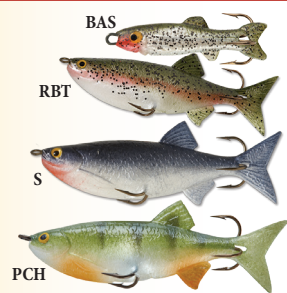

Order at www.mepps.com ♦ Download an order form at www.mepps.com/order-form ♦ Or Call 715-623-2382