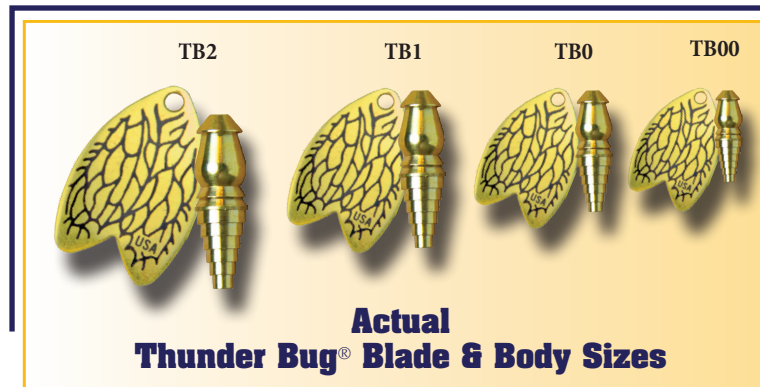

Here is a lure so revolutionary it allows spinner fishermen to "match the hatch." From its fluttering, veined, lifelike wing to its expertly finished segmented body, the Mepps® Thunder Bug® looks like a bug, acts like a bug, and, to a fish, is every bit as tasty as a bug. Four sizes. Six blade colors. Computer age finishes to resist chipping and peeling. Your choice of dressed or plain ultra-sharp, strong treble or single hook. Mepps® unsurpassed quality throughout. Mepps® Thunder Bugs.

Thunderbug® (Plain Treble)

Every XD® lure features a precision, solid brass fulcrum bead between the blade and body allowing the blade to spin at any retrieve speed and as the lure drops providing additional attraction. No other shaft - through - the - blade spinner offers this feature.

The XD® runs deeper - size for size than any other lure in its class.