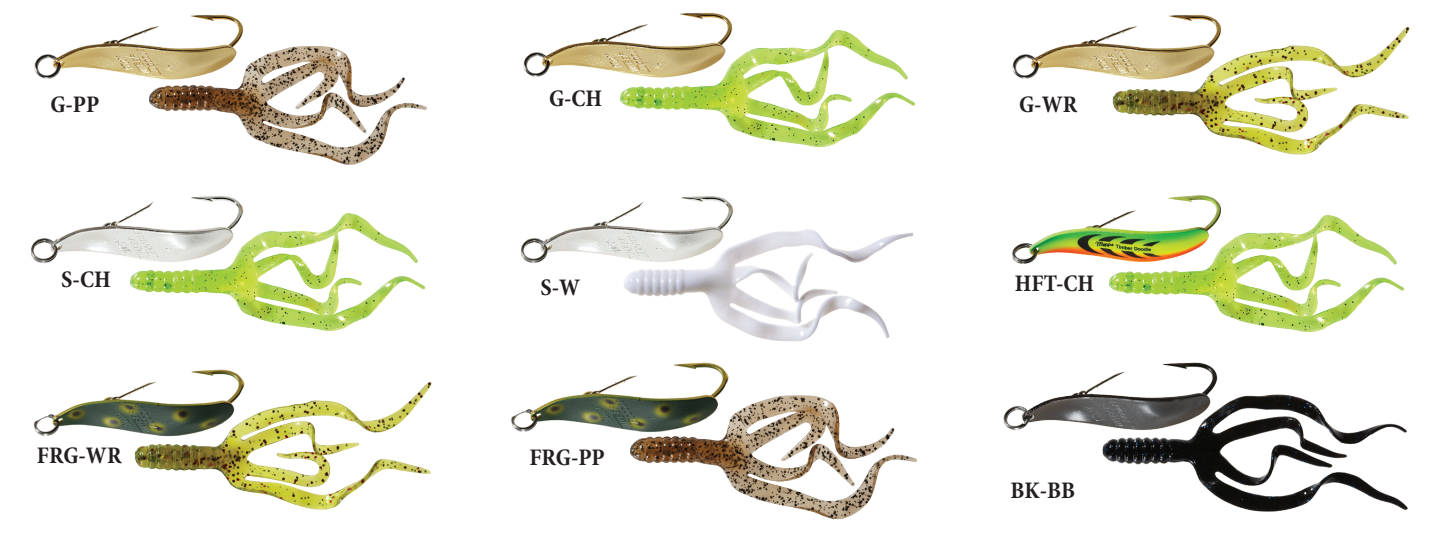

Ultra Lite & Spin Fly

Mepps® #00 Ultra Lites and #0 Spin Flies are ideal for light spinning tackle. They can also be used with your favorite fly rod. Use silver or gold Aglias to take panfish or trout on a crisp spring evening. Just before sunup or sundown, tie on a Black Fury®. Copper blades are very visible in stained water. Work a single hook Aglia® Wooly Worm or single hook Black Fury® through the weeds for great fishing action.

Aglia® Wooly Worm Spin Flies

Agilia® Hackle Dressed Spin Flies

Stock No.	Approx. Wt.	Price
Agilia® Ultra Lites		
B00	1/18 oz.	\$4.65
B00P	1/18 oz.	4.65
B00T	1/18 oz.	6.85
B00H	1/18 oz.	6.85
B00W	1/18 oz.	6.85

Stock No.	Approx. Wt.	Price
Spin Flies - Aglia® Wooly Worm & Aglia® Hackle Dressed		
B0W	1/12 oz.	\$6.85
B0H	1/12 oz.	6.85

Timber Doodle®

Anyone can fish thick weeds or cover with a Mepps® Timber Doodle® because Timber Doodles, when rigged with a Mister Twister® Split Double Tail™, are virtually weedless. Because they flutter as they sink, they can be vertically jigged, cast or trolled. They are ideal for bass, walleye, northern pike and many other game fish, but really excel when fishing "slop" for trophy bass.