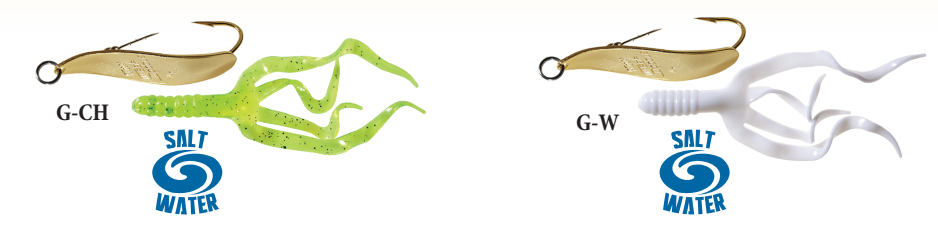

Saltwater Timber Doodle®

Stock No.	Wt.	Length	Width	Thickness	Price
Saltwater Timber Doodle®					
TD0SW	1/4 oz.	2"	17/32"	.060	$8.40
TD1SW	1/2 oz.	2 1/2"	1 1/16"	.060	9.90

MISTER TWISTER Replacement Tails
Genuine Mister Twister® Split Double Tails™ 7/4 to a card

stock no.	color	price
4SDT CH	Chartreuse	$3.25
4SDT PP	Pumpkin Pepper	3.25
4SDT RR	Rocket Red	3.25
4SDT WR	Watermelon	3.25
4SDT BB	Black & Blue	3.25
4SDT W	White	3.25

All Timber Doodles come packaged with three Mister Twister® Split Double Tails™.