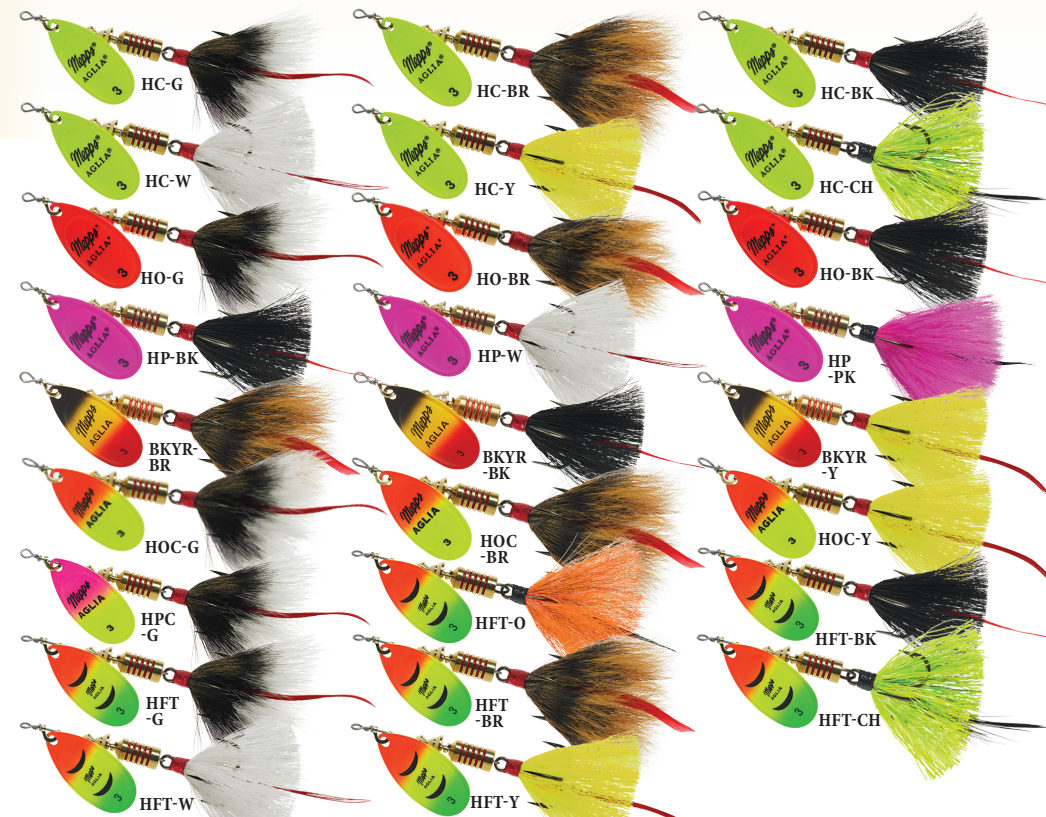

Painted Blades (Continued)