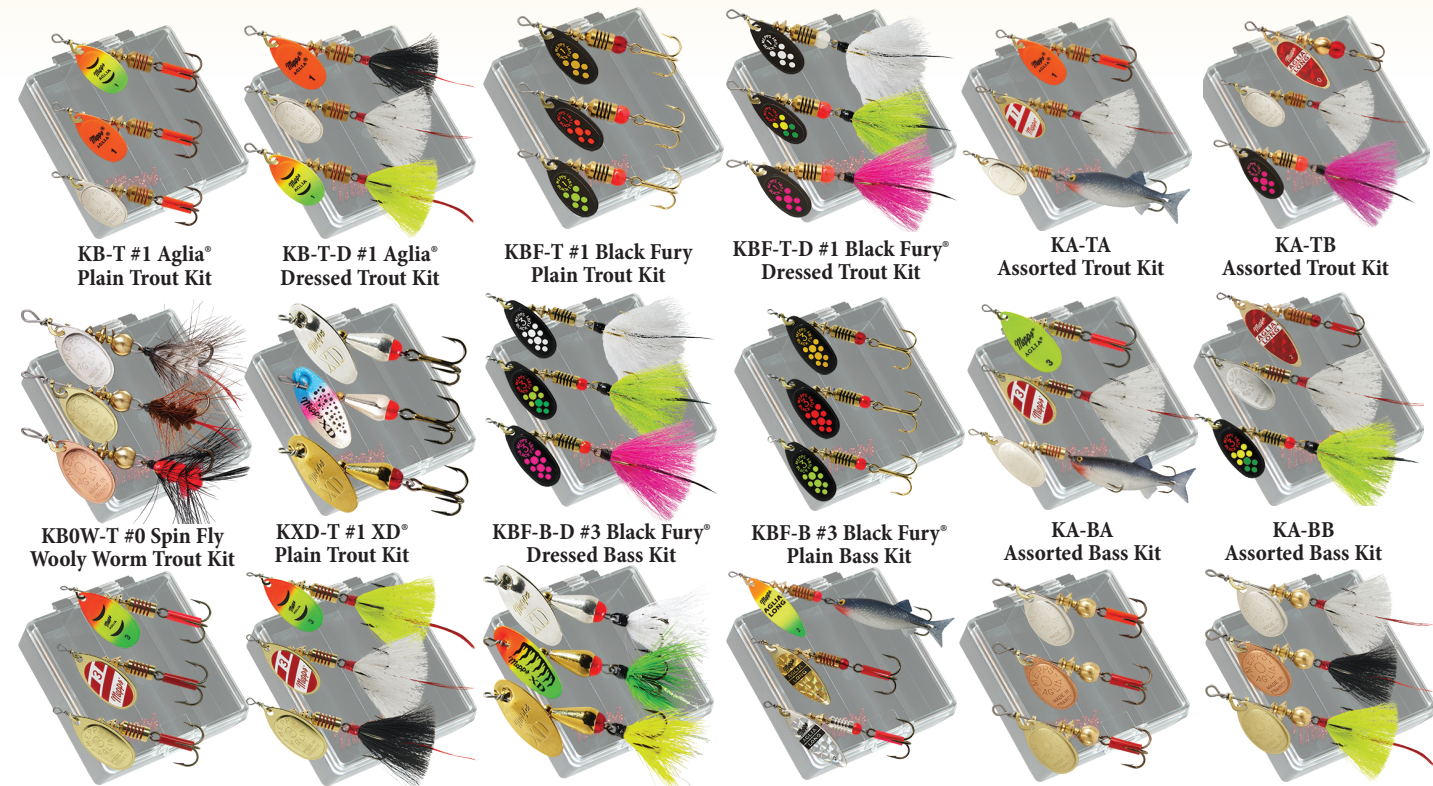

No other spinner stays deep in heavy current and hugs the river bottoms, where trophy salmon hang out, better than the Mepps® Magnum Aglia®.

Actual Blade Sizes

Stock No.	Size	Approx. Wt.	Hook Size	Price
<i>Magnum Aglia®</i>				
MB7	7	1 1/8 oz.	3/0	\$12.90

PLAIN TREBLE HOOK

Three all-time favorite Mepps® in-line spinners for your favorite species in a handy, reusable Pocket Pac.

Due to ongoing research, lure components may differ slightly from those pictured or described.