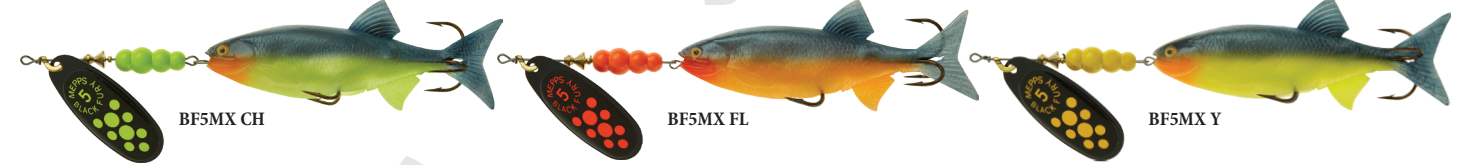

Black Fury® MX Mino

Replacement
Black Fury® MX Minos
Page 5

Stock No.	Size	Mino	Approx. Wt.	Price
<i>Black Fury® MX Mino</i>				
BF5MX	5	4"	1 3/16 oz.	$11.65