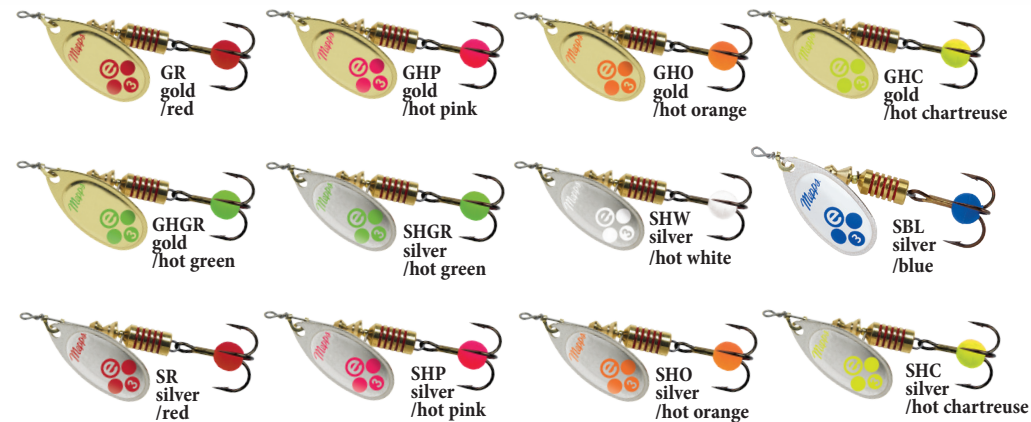

PLAIN SINGLE HOOK

PLAIN TREBLE HOOK

Trophy Series

If you're planning a trophy salmon or steelhead trip to Alaska, these spinners were designed with you in mind. Available only in sizes #4 and #5 and available with either treble or single hooks. Blades and bodies are solid brass—no lead components. Spinner shaft is stainless steel to resist the elements. Silver blades feature genuine silver plating for maximum flash at all depths and under all water and light conditions. Painted bodies feature brilliant epoxy finishes that are both fade and chip resistant. A water-activated self-lubricating, folded, solid brass clevis is much more durable than a stirrup-style clevis, and allows the blade to begin spinning freely as soon as the lure hits the water.

Stock No.	Size	Approx. Wt.	Price
Trophy Series treble hook			
TSB4	4	1/3 oz.	\$6.45
TSB5	5	1/2 oz.	6.45

Stock No.	Size	Approx. Wt.	Price
Trophy Series single hook			
TSB4P	4	1/3 oz.	\$6.45
TSB5P	5	1/2 oz.	6.45

PLAIN TREBLE

PLAIN SINGLE

Aglia®-e

The Mepps® Aglia®-e combines the proven fish-catching ability of the Mepps® Aglia® with the look and feel of a salmon egg. The uniquely designed blade pattern presents the illusion of a spawn sack, while the durable life-like egg on the hook attracts strikes.

To view actual size of Aglia® blades & bodies, refer to the table on pg. 6. **"Actual Aglia® Blade & Body Sizes"**

AGLIA-E TREBLE HOOK

Stock No.	Size	Approx. Wt.	Price
Aglia®-e treble hook			
BE0	0	1/12 oz.	\$4.65
BE1	1	1/8 oz.	4.65
BE2	2	1/6 oz.	5.35
BE3	3	1/4 oz.	5.35
BE4	4	1/3 oz.	6.45
BE5	5	1/2 oz.	6.45