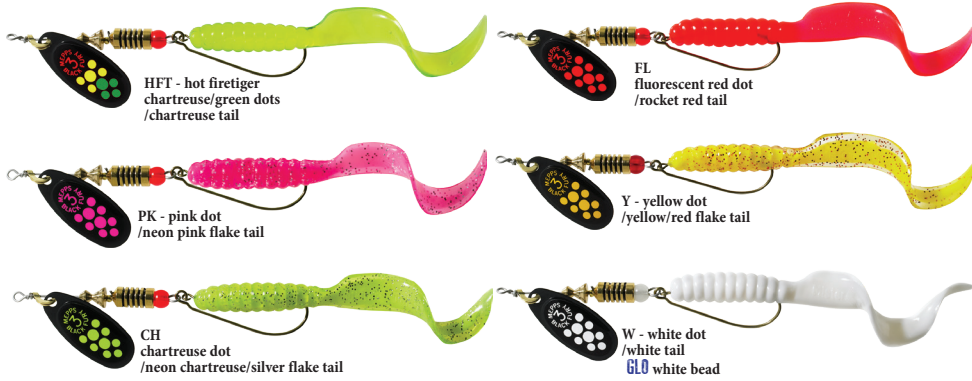

Comet® Combo & Black Fury® Combo

The Mepps® Comet® Combo combines the legendary Mepps® spinner with the original Mister Twister® Curly Tail® Grub. It's perfect for hooking up with everything from trophy largemouth bass and northern pike to panfish and crappie.

The Comet® Combo's blades spin close to the body, which allows the spinner to easily fish the shallow to mid-depth areas on top of those tight areas above weeds and cover. The Curly Tail® Grub is rigged on a Mister Twister® Keeper™ Hook, so it's weedless when you pitch it into the pads and walk it over logs, rocks or any other submerged cover.

Comet® Combo

Featuring Keeper® Hook & Curly Tail®

Stock No.	Size	Tail	Approx. Wt.	Price
Comet® Combo				
C1C	1	2"	1/8 oz.	6.30
C2C	2	3"	1/6 oz.	7.55
C3C	3	4"	1/4 oz.	7.55
C4C	4	4"	1/2 oz.	8.25

Add a color code to the Stock No. when ordering

Black Fury® Combo

Featuring Keeper® Hook & Curly Tail®

The Black Fury® Combo is an excellent low light (early morning, evening or overcast) spinner as well as a perfect choice for sunny days in less clear waters.

Stock No.	Size	Tail	Approx. Wt.	Price
Black Fury® Combo				
BF0C	0	1 1/2"	1/12 oz.	$6.30
BF1C	1	2"	1/8 oz.	6.30
BF2C	2	3"	1/6 oz.	7.55
BF3C	3	4"	1/4 oz.	7.55
BF4C	4	4"	1/2 oz.	8.25

Add a color code to the Stock No. when ordering

Mepps® Bucktail Jig