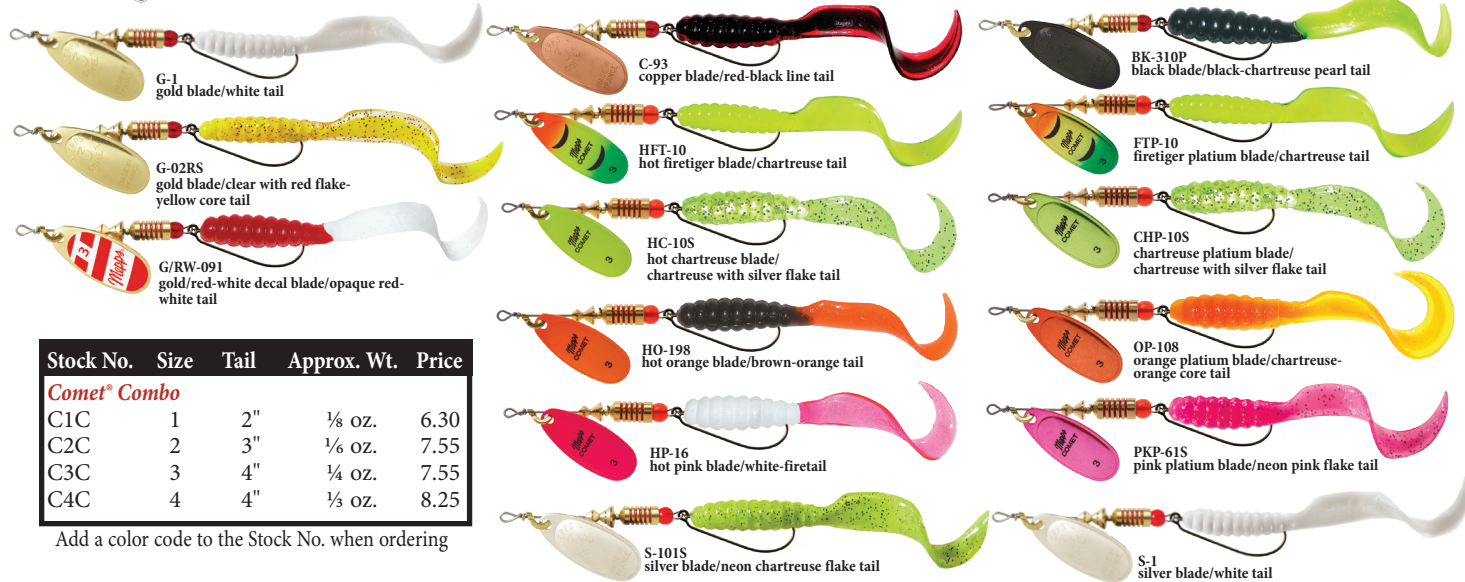

Comet® Combo & Black Fury® Combo

The Mepps® Comet® Combo combines the legendary Mepps® spinner with the original Mister Twister® Curly Tail® Grub. It's perfect for hooking up with everything from trophy largemouth bass and northern pike to panfish and crappie.

The Comet® Combo's blades spin close to the body, which allows the spinner to easily fish the shallow to mid-depth areas on top of those tight areas above weeds and cover. The Curly Tail® Grub is rigged on a Mister Twister® Keeper™ Hook, so it's weedless when you pitch it into the pads and walk it over logs, rocks or any other submerged cover.

Comet® Combo

Featuring Keeper® Hook & Curly Tail®

Stock No.	Size	Tail	Approx. Wt.	Price
Comet® Combo				
C1C	1	2"	1/8 oz.	6.30
C2C	2	3"	1/6 oz.	7.55
C3C	3	4"	1/4 oz.	7.55
C4C	4	4"	1/2 oz.	8.25

Add a color code to the Stock No. when ordering

Black Fury® Combo

Featuring Keeper® Hook & Curly Tail®

The Black Fury® Combo is an excellent low light (early morning, evening or overcast) spinner as well as a perfect choice for sunny days in less clear waters.

Stock No.	Size	Tail	Approx. Wt.	Price
Black Fury® Combo				
BF0C	0	1 1/2"	1/12 oz.	$6.30
BF1C	1	2"	1/8 oz.	6.30
BF2C	2	3"	1/6 oz.	7.55
BF3C	3	4"	1/4 oz.	7.55
BF4C	4	4"	1/2 oz.	8.25

Add a color code to the Stock No. when ordering