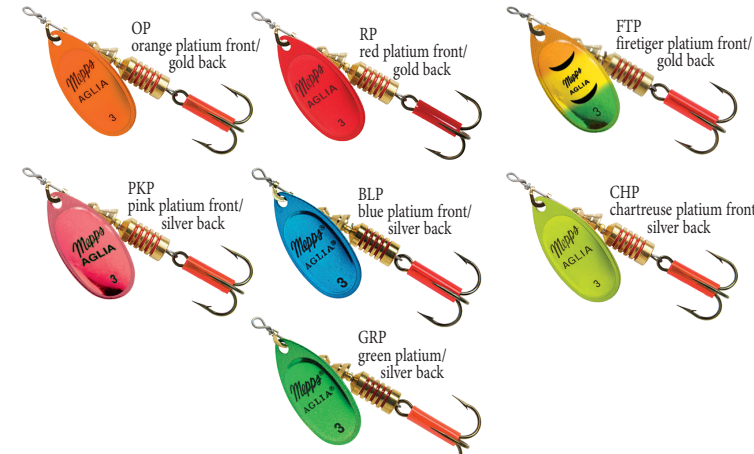

My dad sold his sport shop and moved to a depression era building to sell Mepps® spinners full time. To make the spinner offering more diverse, he introduced decals and dyed bucktails to the selection. He also added painted blades and bodies to further enhance the selection. Originally, colors like rainbow trout were painted lengthwise on the blades. Our color studies showed the scheme blended when the blade spun in the water. Thus, the design was changed so the pattern went across the blade. The across pattern makes each color distinct when the blade spins.

Plain Aglia® Single Hook Available

Plain Aglia®

The Original Inline Spinner

Dressed Aglia® Options (Next Page)

**ACTUAL AGLIA®
BLADE & BODY SIZES**

AVAILABLE IN

SIZES #0 THRU #5

Metal Blades

Platinum Blades (Metallic)

Platinum Blades Index

Gold Back of Blade

- OP
- RP
- FTP

Silver Back of Blade

- PKP
- BLP
- CHP
- GRP

GLO Blades (Glow In The Dark)

Hand Painted Blades

The Comet® Combo's blades spin close to the body, which allows the spinner to easily fish the shallow to mid-depth areas on top of those tight areas above weeds and cover. The Curly Tail® Grub is rigged on a Mister Twister® Keeper™ Hook, so it's weedless when you pitch it into the pads and walk it over logs, rocks or any other submerged cover.