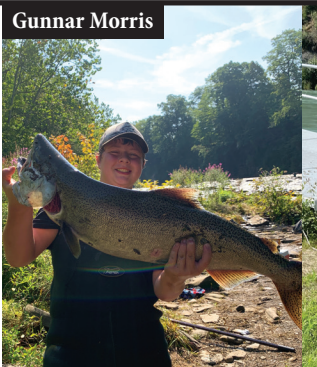

Stock No.	Size	Approx. Wt.	Price
Flying C™ single hook			
FC58P	4	5/8 oz.	$7.90
FC78P	5	7/8 oz.	8.05

Stock No.	Size	Approx. Wt.	Price
Flying C™ perma steel treble hook			
FC58	4	5/8 oz.	$7.90
FC78	5	7/8 oz.	8.05

Stock No.	Size	Approx. Wt.	Price
Long Cast plain single hook			
LC4P	4	5/8 oz.	$8.05
LC5P	5	7/8 oz.	8.60

Stock No.	Size	Approx. Wt.	Price
Long Cast plain treble hook			
LC4	4	5/8 oz.	$8.05
LC5	5	7/8 oz.	8.60

Order at www.mepps.com ♦ Download an order form at www.mepps.com/order-form ♦ Or Call 715-623-2382

Order at www.mepps.com ♦ Download an order form at www.mepps.com/order-form ♦ Or Call 715-623-2382