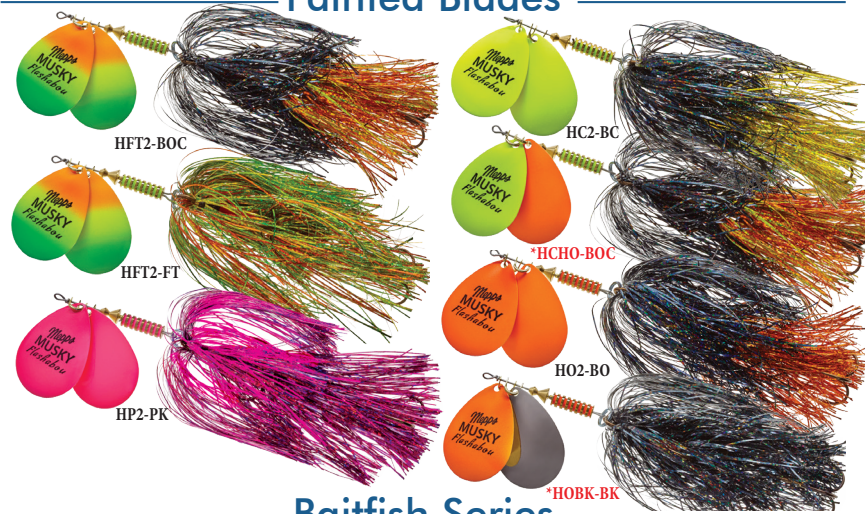

Double & Single Blade Musky Marabou

Stock No.	Size	Wt.	Price
MM7T	Single #7	1 ¼ oz.	\$23.35
MMD7T	Double #7	1 ½ oz.	\$27.55

*not available in single blade

Metal Blades

Musky Marabou & Musky Flashabou Single Blade Options

Available In All Colors - (Except: HOBK-BK, HCHO-BOC, PBR & WLD)

Painted Blades

Platinum (Metallic) Blades

Marabou Replacement Tails

Stock No.	Style	Price
MTT 5/0	tandem marabou	\$12.10

BK(Black), Y(Yellow), W(White), BW(Black/White), CH(Chartrouse), P(Purple), PK(Pink), R(Red), BC(Black/Chartreuse), BRY(Brown/Yellow), BOC(Black/Orange/Chartreuse), FT(Firetiger), BO(Black/Orange)

Stock No.	Size	Wt.	Price
MF7T	Single #7	1 ¼ oz.	\$23.35
MFD7T	Double #7	1 ½ oz.	\$27.55

*not available in single blade

Steve Heiting's Custom Colors

Painted Blades

Baitfish Series

Double & Single Blade Musky Flashabou

Metal Blades

Platinum (Metallic) Blades

Flashabou Replacement Tails

Stock No.	Style	Price
MFT 5/0	tandem flashabou	\$12.10

BC(Black/Chartreuse), BK(Black), BKS(Black/Silver), BO(Black/Orange), BOC(Black/Orange/Chartreuse), BRG(Brown/Gold), FT(Firetiger), R(Red), P(Purple), PK(Pink), PCH(Perch), BGL(Bluegill), CRP(Crappie), SHD(Shad), SNF(Sunfish), WAL(Walleye),