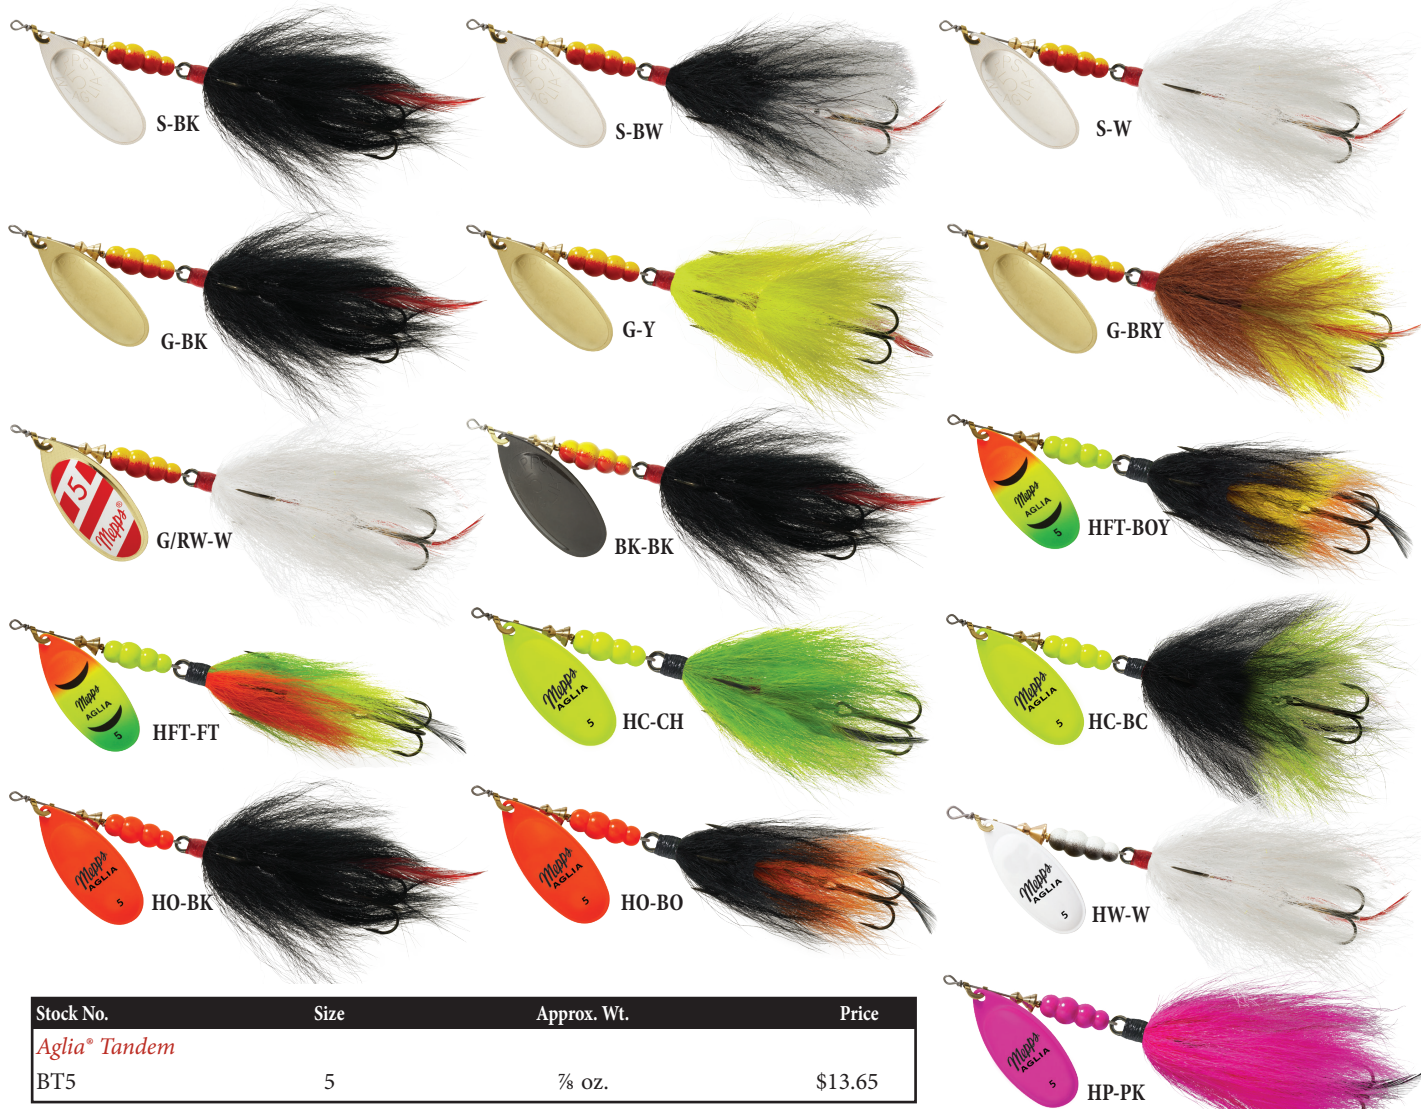

Double Blade Aglia®

Stock No.	Size	Approx. Wt.	Price
Double Blade Aglia®			
BD3T	3	5/16 oz.	\$8.45
BD5T	5	1 1/16 oz.	11.00

Be sure to include both the blade and tail colors in the stock number

The Mepps® Aglia® Double Blade Flashabou features the same highly reflective, hand-tied flashabou tail as the Aglia® Flashabou. The double blades create twice the flash and produces more loft over weeds and structure compared to the single bladed Aglia® Flashabou.

Double Blade Aglia® Flashabou

Stock No.	Size	Approx. Wt.	Price
Double Blade Aglia® Flashabou			
BD3FT	3	5/16 oz.	\$8.45
BD5FT	5	1 1/16 oz.	11.00

Be sure to include both the blade and tail colors in the stock number

Aglia® Tandem

The Mepps® #5 Aglia® Tandem is perfect for large bass, trophy northern pike and early season musky. Aglia® Tandems feature hand-tied genuine bucktail around a heavy-duty #1/0 bronze treble hook with a #2 treble hook trailer.