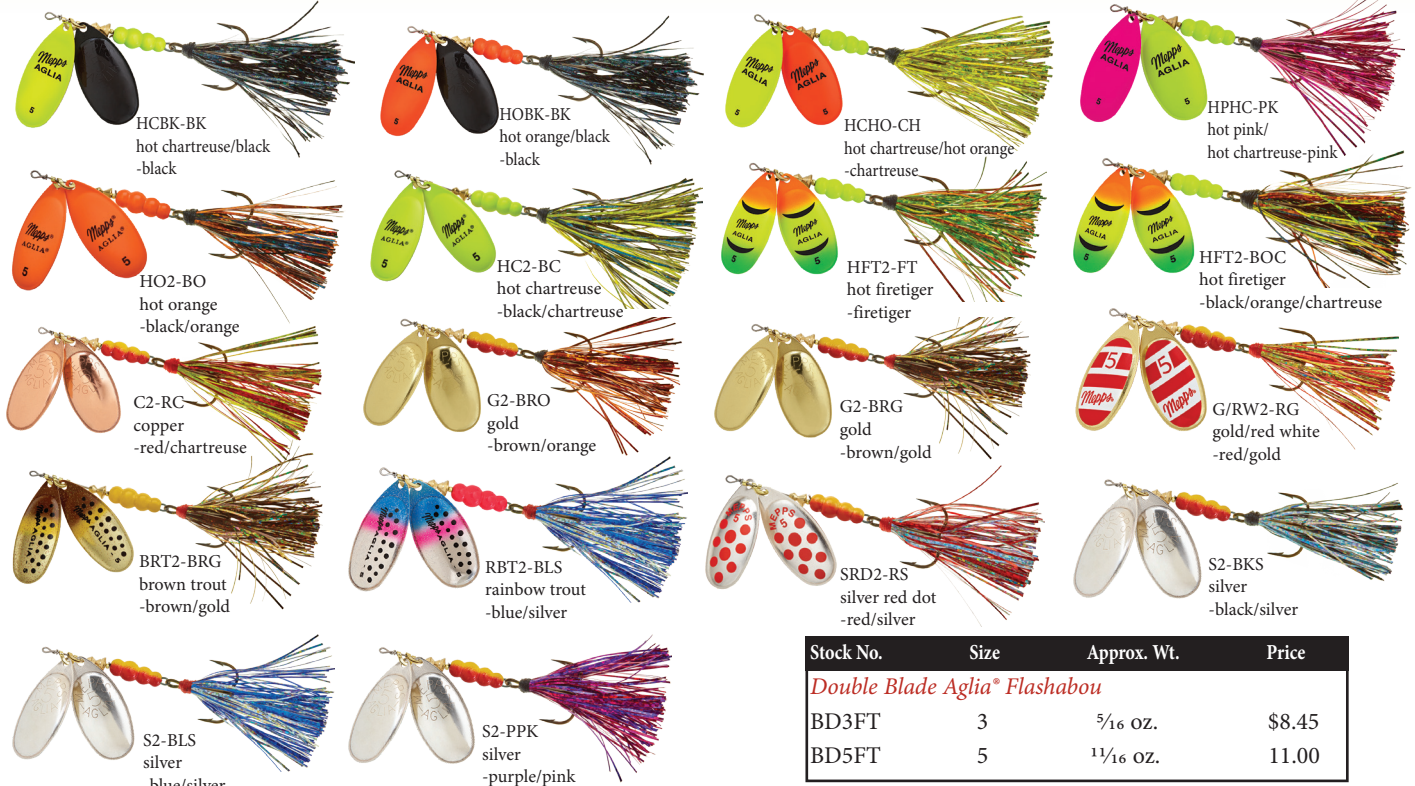

Stock No.	Size	Approx. Wt.	Price
Double Blade Black Fury®			
BFD3T	3	5/16 oz.	\$8.45
BFD5T	5	1 1/16 oz.	11.00

Dual blades create more flash. In addition, the sound and vibration they make is noticeably different than a spinner with a single blade. Two blades also produce more loft so they are easier to fish over weeds and other structure.

Double Blade Aglia®

Stock No.	Size	Approx. Wt.	Price
Double Blade Aglia®			
BD3T	3	5/16 oz.	\$8.45
BD5T	5	1 1/16 oz.	11.00

Be sure to include both the blade and tail colors in the stock number

The Mepps® Aglia® Double Blade Flashabou features the same highly reflective, hand-tied flashabou tail as the Aglia® Flashabou. The double blades create twice the flash and produces more loft over weeds and structure compared to the single bladed Aglia® Flashabou.

Double Blade Aglia® Flashabou

Stock No.	Size	Approx. Wt.	Price
Double Blade Aglia® Flashabou			
BD3FT	3	5/16 oz.	\$8.45
BD5FT	5	1 1/16 oz.	11.00

Be sure to include both the blade and tail colors in the stock number