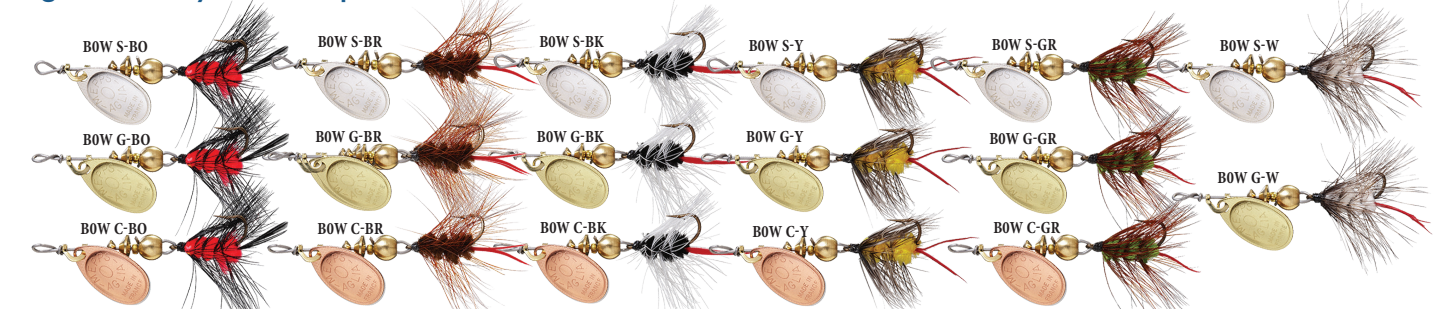

Aglia® Wooly Worm Spin Flies