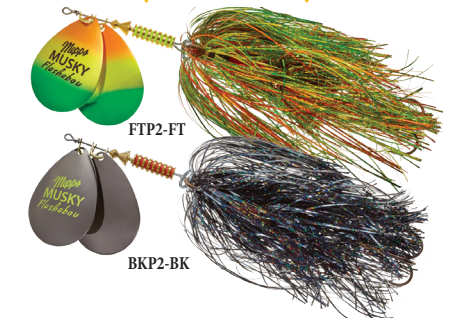

Available In All Colors - (Except: HOBK-BK, HCHO-BOC, PBR & WLD)

Painted Blades

Platinum (Metallic) Blades

Marabou Replacement Tails

Stock No.	Style	Price
MTT 5/0	tandem marabou	\$12.10

BK(Black), Y(Yellow), W(White), BW(Black/White), CH(Chartrouse), P(Purple), PK(Pink), R(Red), BC(Black/Chartreuse), BRY(Brown/Yellow), BOC(Black/Orange/Chartreuse), FT(Firetiger), BO(Black/Orange)

Stock No.	Size	Wt.	Price
MF7T	Single #7	1 ¼ oz.	\$23.35
MFD7T	Double #7	1 ½ oz.	\$27.55

*not available in single blade

Steve Heiting's Custom Colors

Painted Blades

Baitfish Series

Double & Single Blade Musky Flashabou

Metal Blades

Platinum (Metallic) Blades

Flashabou Replacement Tails

Stock No.	Style	Price
MFT 5/0	tandem flashabou	\$12.10

BC(Black/Chartreuse), BK(Black), BKS(Black/Silver), BO(Black/Orange), BOC(Black/Orange/Chartreuse), BRG(Brown/Gold), FT(Firetiger), R(Red), P(Purple), PK(Pink), PCH(Perch), BGL(Bluegill), CRP(Crappie), SHD(Shad), SNF(Sunfish), WAL(Walleye),