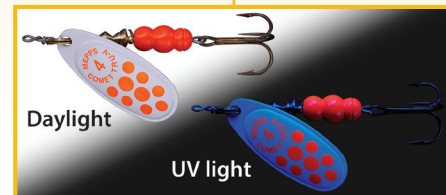

Comet® TRU-V

DAYLIGHT VS. UV LIGHT

PLAIN TREBLE HOOK

Stock No.	Size	Approx. Wt.	Price
Comet® TRU-V plain treble hook			
CTV0	0	1/12 oz.	$5.20
CTV1	1	1/8 oz.	5.20
CTV2	2	1/6 oz.	5.95
CTV3	3	1/4 oz.	5.95
CTV4	4	1/3 oz.	7.25
CTV5	5	1/2 oz.	7.25

Stock No.	Size	Approx. Wt.	Price
Comet® TRU-V plain single hook			
CTV0P	0	1/12 oz.	$5.20
CTV1P	1	1/8 oz.	5.20
CTV2P	2	1/6 oz.	5.95
CTV3P	3	1/4 oz.	5.95
CTV4P	4	1/3 oz.	7.25
CTV5P	5	1/2 oz.	7.25