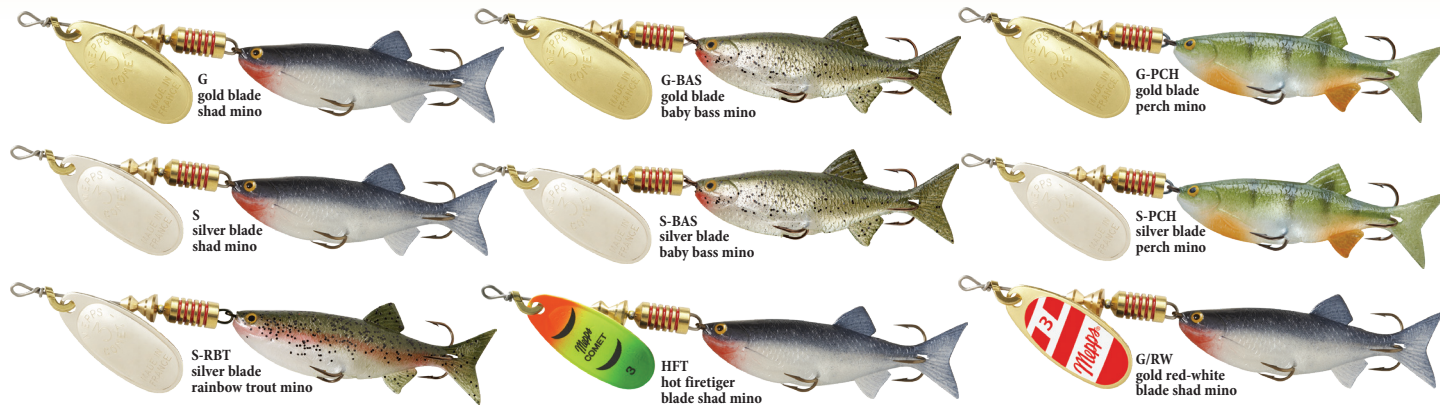

Jim Martinsen Retired Mepps® Communications Director

Bronze Slammer

Silver Blade

Gold Blade

- Designed with an emphasis on catching big smallmouth bass on big bodies of water
- Hand painted blades & bodies with glitter which mimic various bait fish patterns that bass feed on, in addition, adds contrast to the blinding underwater flash of our silver, gold, copper & black nickel blades
- The heart of any in-line spinner is the clevis. Our folded solid brass clevis is what allows the blade on every Mepps® lure to start spinning as soon as the lure hits the water
- Perfect balance of premium hand-tied bucktail & flashabou. The flashabou is designed to be more pronounced in the middle, creating extra tail action & more flash when swimming through the water
- The dressed treble hook on the Bronze Slammer is designed to offer an extra large profile that is over 20% larger than our standard Dressed Aglia® profile
- VMC® Barbarian® Treble Hook features a technical locking curve, offering a 25% improved hook up rate, which decreases the chance of losing out on a big fish

Stock No.	Size	Approx. Wt.	Price
<i>Bronze Slammer</i>			
BS3T	3	¼ oz.	\$10.40
BS4T	4	½ oz.	11.10
BS5T	5	½ oz.	11.10

Black Nickel Blade

Copper Blade

Comet® Mino

The Comet® Mino runs at mid-depth. The erratic swimming action gives the Comet® Mino the appearance of an injured bait fish. Mepps® Comet® Minos are perfect for all species, whether casting or trolling.

The Comet® Combo's blades spin close to the body, which allows the spinner to easily fish the shallow to mid-depth areas on top of those tight areas above weeds and cover. The Curly Tail® Grub is rigged on a Mister Twister® Keeper™ Hook, so it's weedless when you pitch it into the pads and walk it over logs, rocks or any other submerged cover.