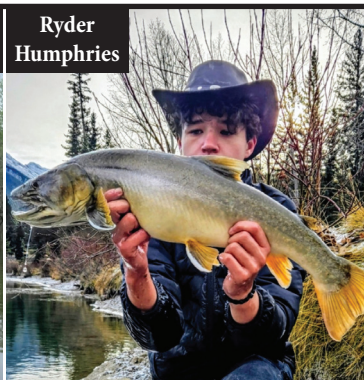

Christen Little

Ryder Humphries