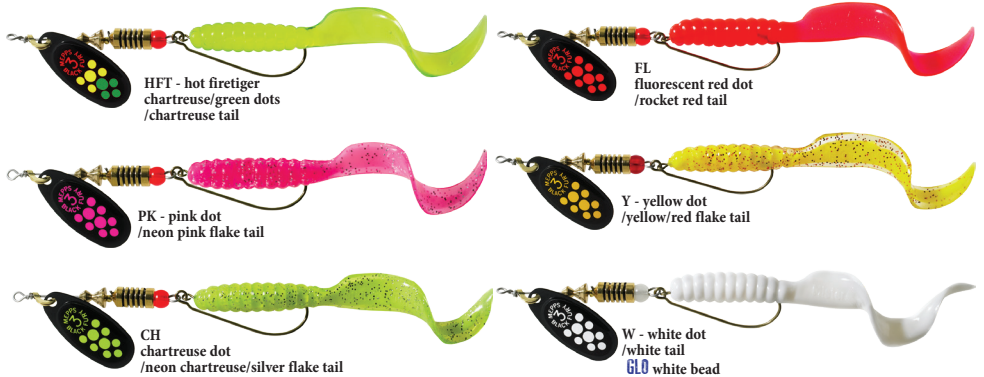

Comet® Combo & Black Fury® Combo

The Mepps® Comet® Combo combines the legendary Mepps® spinner with the original Mister Twister® Curly Tail® Grub. It's perfect for hooking up with everything from trophy largemouth bass and northern pike to panfish and crappie.

The Comet® Combo's blades spin close to the body, which allows the spinner to easily fish the shallow to mid-depth areas on top of those tight areas above weeds and cover. The Curly Tail® Grub is rigged on a Mister Twister® Keeper™ Hook, so it's weedless when you pitch it into the pads and walk it over logs, rocks or any other submerged cover.

Comet® Combo

Featuring Keeper® Hook & Curly Tail®

Stock No.	Size	Tail	Approx. Wt.	Price
Comet® Combo				
C1C	1	2"	1/8 oz.	6.30
C2C	2	3"	1/6 oz.	7.55
C3C	3	4"	1/4 oz.	7.55
C4C	4	4"	1/2 oz.	8.25

Add a color code to the Stock No. when ordering

Black Fury® Combo

Featuring Keeper® Hook & Curly Tail®

The Black Fury® Combo is an excellent low light (early morning, evening or overcast) spinner as well as a perfect choice for sunny days in less clear waters.

Stock No.	Size	Tail	Approx. Wt.	Price
Black Fury® Combo				
BF0C	0	1 1/2"	1/12 oz.	$6.30
BF1C	1	2"	1/8 oz.	6.30
BF2C	2	3"	1/6 oz.	7.55
BF3C	3	4"	1/4 oz.	7.55
BF4C	4	4"	1/2 oz.	8.25

Add a color code to the Stock No. when ordering

Replacement Tails

Genuine Mister Twister® Curly Tail® 9/4 to a card

Stock No.	Style	Price
TT	2" Teeny Twister Tail	$1.65
MT	3" Meeny Twister Tail	$2.10
4T	4" Twister Tail	$2.75

1(White), **02RS**(Clear with Red Flake/Yellow Core), **091**(Opaque Red-White), **101S**(Neon Chartreuse Flake), **93**(Red-Black Line), **310P**(Black-Chartreuse Pearl), **10**(Chartreuse), **10S**(Chartreuse-Silver Flake), **9R**(Rocket Red), **198**(Brown-Orange), **16**(White Firetail), **108**(Chartreuse-Orange Core), **61S**(Neon Pink Flake),