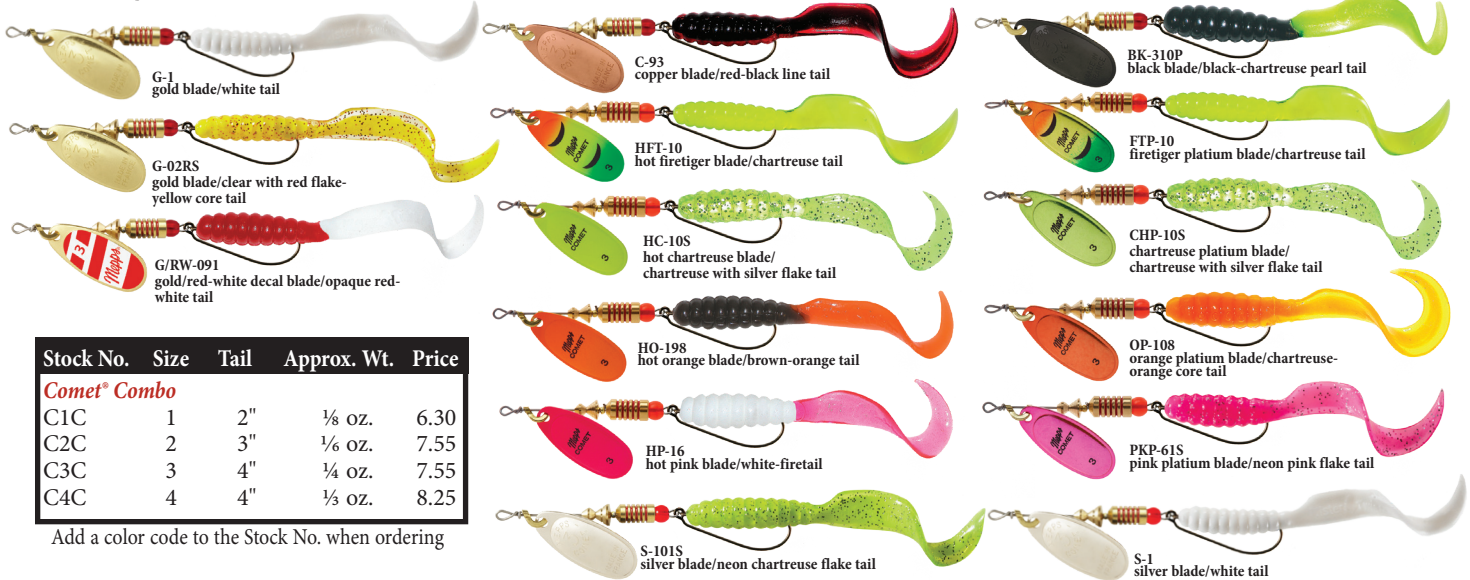

# Comet® Combo & Black Fury® Combo

The Mepps® Comet® Combo combines the legendary Mepps® spinner with the original Mister Twister® Curly Tail® Grub. It's perfect for hooking up with everything from trophy largemouth bass and northern pike to panfish and crappie.

The Comet® Combo's blades spin close to the body, which allows the spinner to easily fish the shallow to mid-depth areas on top of those tight areas above weeds and cover. The Curly Tail® Grub is rigged on a Mister Twister® Keeper™ Hook, so it's weedless when you pitch it into the pads and walk it over logs, rocks or any other submerged cover.

## Comet® Combo

Featuring  Keeper® Hook & Curly Tail®

Stock No.	Size	Tail	Approx. Wt.	Price
<b>Comet® Combo</b>				
C1C	1	2"	1/8 oz.	6.30
C2C	2	3"	1/6 oz.	7.55
C3C	3	4"	1/4 oz.	7.55
C4C	4	4"	1/2 oz.	8.25

## Black Fury® Combo

Featuring  Keeper® Hook & Curly Tail®

The Black Fury® Combo is an excellent low light (early morning, evening or overcast) spinner as well as a perfect choice for sunny days in less clear waters.