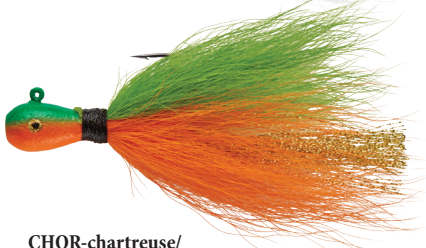

Mepps® Bucktail Jig

Bucktail jigs are extremely versatile. They can be used in rivers and lakes, both shallow and deep water. For years, we have been asked by our smallmouth, largemouth & walleye Prostaff to come out with a bucktail jig for their fisheries. After two years of testing and research we offer the Mepps® Bucktail Jig. Featuring the perfect balance of hand-tied bucktail & flashabou, with the flashabou being more pronounced in the middle to create more flash. These jigs use a chip resistant paint and a durable VMC hook. There isn't a bucktail jig on the market with a fuller tail or larger profile than the Mepps® Bucktail Jig.

PUPK-purple/pink

PKWH-pink/white

ORYL-orange/yellow

BKWH-black/white

BLWH-blue/white

CHYL-chartreuse/
yellow

BROR-brown/orange

CHOR-chartreuse/
orange

BKBR-black/brown

BKCH-black/
chartreuse

BKRD-black/red

BKPU-black/purple

Stock No.	Approx. Wt.	Hook Size	Price
<i>Mepps® Bucktail Jig</i>			
MBJ18	1/8 oz.	1/0	\$3.80
MBJ14	1/4 oz.	2/0	3.80
MBJ38	3/8 oz.	2/0	4.10
MBJ12	1/2 oz.	2/0	4.10