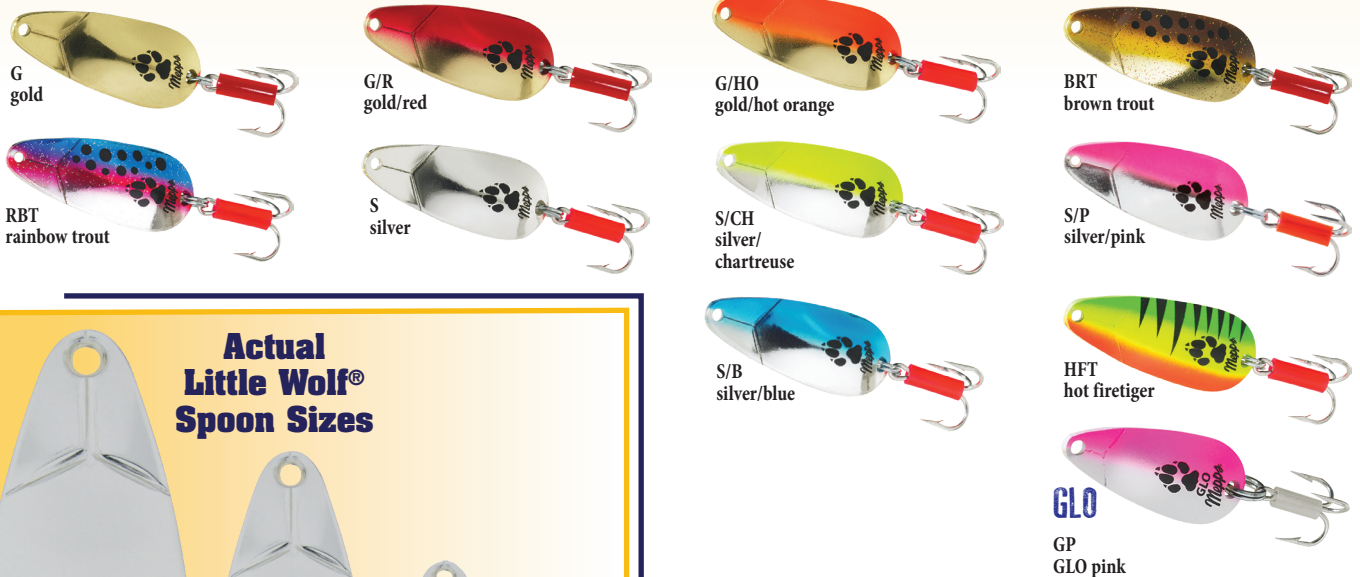

Bantam Syclops™ are the lightest of the Syclops™ and feature a single salmon hook. They are ideal for Kokanee.

Bantam Syclops™ can be trolled, cast, drifted or jigged, but, their erratic side-to-side wobbling action makes them extremely effective when trolled.

Stock No.	Wt.	Length	Width	Thickness	Price
<i>Bantam Syclops™ Single Hook</i>					
SY00LP	1/16 oz.	1 1/2"	27/64"	.020	\$5.05
SY0LP	1/8 oz.	2"	17/32"	.025	5.35

Stanley Adaszewski

John Sheehan

The Mepps® Little Wolf® is a rugged, solid brass spoon that will not rust or tarnish. Its genuine silver plate produces a bright white flash and its reverse-curve design features ten highly-reflective surfaces that send light in all directions. All Little Wolf's feature vinyl and acrylic oven-baked finish for maximum durability. Every Little Wolf® is perfectly balanced to maintain an intense side-to-side wobbling action.

PLAIN TREBLE HOOK

PLAIN SINGLE HOOK

Stock No.	Wt.	Length	Width	Price
<i>Little Wolf® Treble Hook</i>				
LW18	1/8 oz.	1 3/16"	1/2"	\$4.85
LW14	1/4 oz.	1 1/16"	3/8"	5.25
LW25	2/5 oz.	2 1/8"	7/8"	7.15
LW34	3/4 oz.	2 3/4"	1 3/16"	9.95

Stock No.	Wt.	Length	Width	Price
<i>Little Wolf® Single Hook</i>				
LW18P	1/8 oz.	1 3/16"	1/2"	\$4.85
LW14P	1/4 oz.	1 1/16"	3/8"	5.25
LW25P	2/5 oz.	2 1/8"	7/8"	7.15
LW34P	3/4 oz.	2 3/4"	1 3/16"	9.95