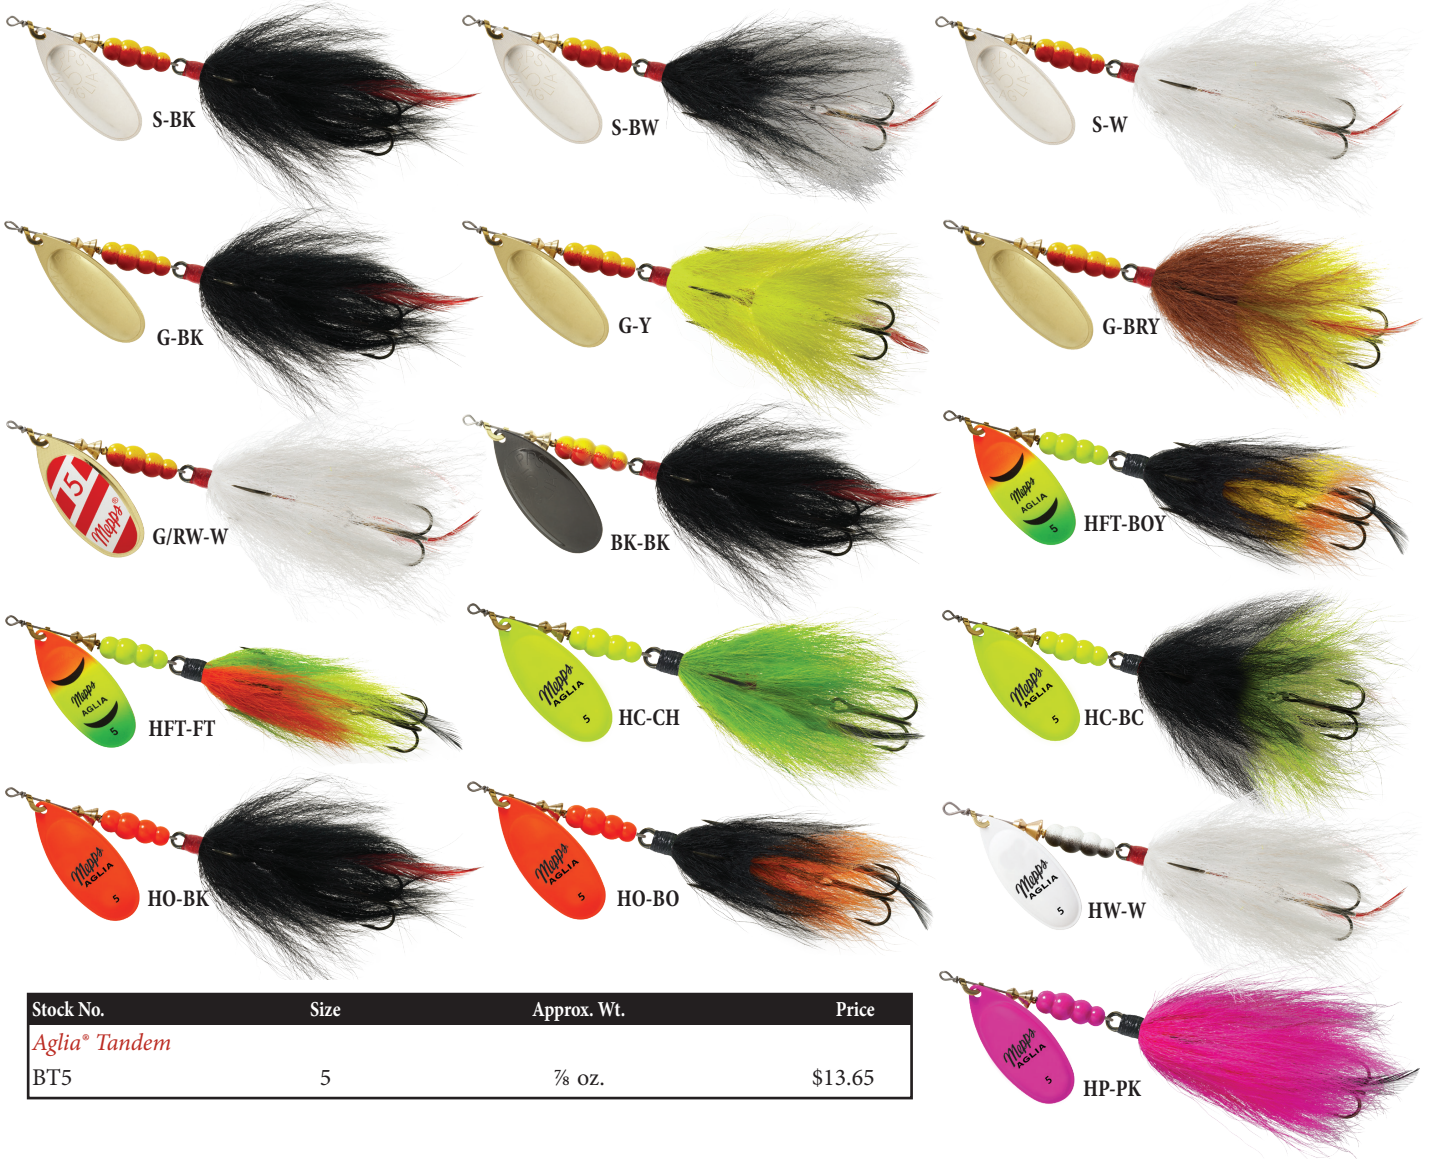

# Aglia® Tandem

The Mepps® #5 Aglia® Tandem is perfect for large bass, trophy northern pike and early season musky. Aglia® Tandems feature hand-tied genuine bucktail around a heavy-duty #1/0 bronze treble hook with a #2 treble hook trailer.

Stock No.	Size	Approx. Wt.	Price
<i>Aglia® Tandem</i>			
BT5	5	7/8 oz.	\$13.65

# Black Fury® Tandem

The Mepps® Black Fury® Tandem has the same great attributes of the Aglia® Tandem described above, plus, the shallow to mid-depth running, high-contrast, fish catching benefits of the Black Fury®.

Stock No.	Size	Approx. Wt.	Price
<i>Black Fury® Tandem</i>			
BFT5	5	7/8 oz.	\$13.65